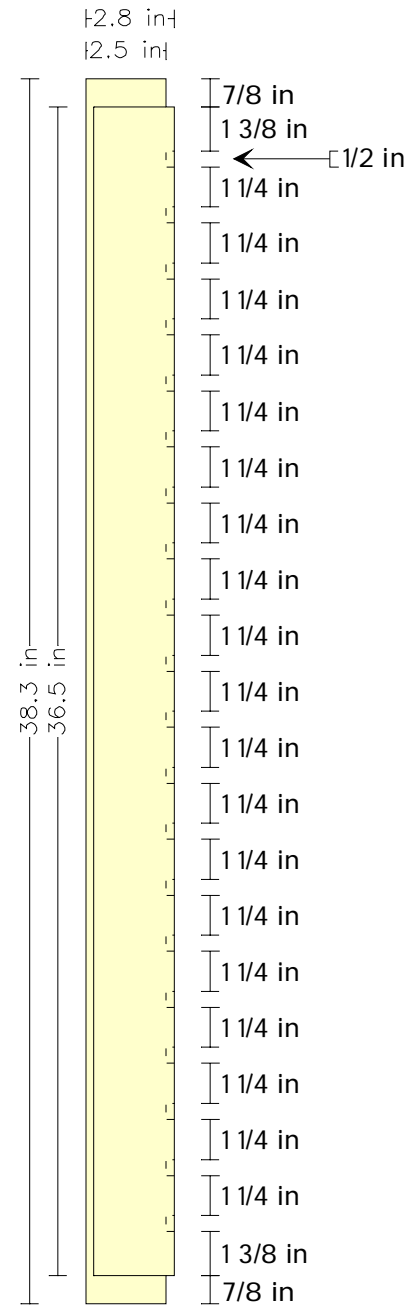

AKERS

**Part Diagrams for
Harvey Ellis Bed**

Head and Foot Boards for Harvey Ellis Bed

- A) Headboard Leg
- B) Footboard Leg
- C) Lower Stretcher
- D) Upper Stretcher
- E) Head/Footboard Top
- F) Headboard Spindle
- G) Footboard Spindle
- H) Corbel

Upper Stretcher

Lower Stretcher

Leg for Footboard

Leg for Headboard

Corbel

oo board Spindle

Headboard Spindle

Headboard/Footboard Top

Bed Rail