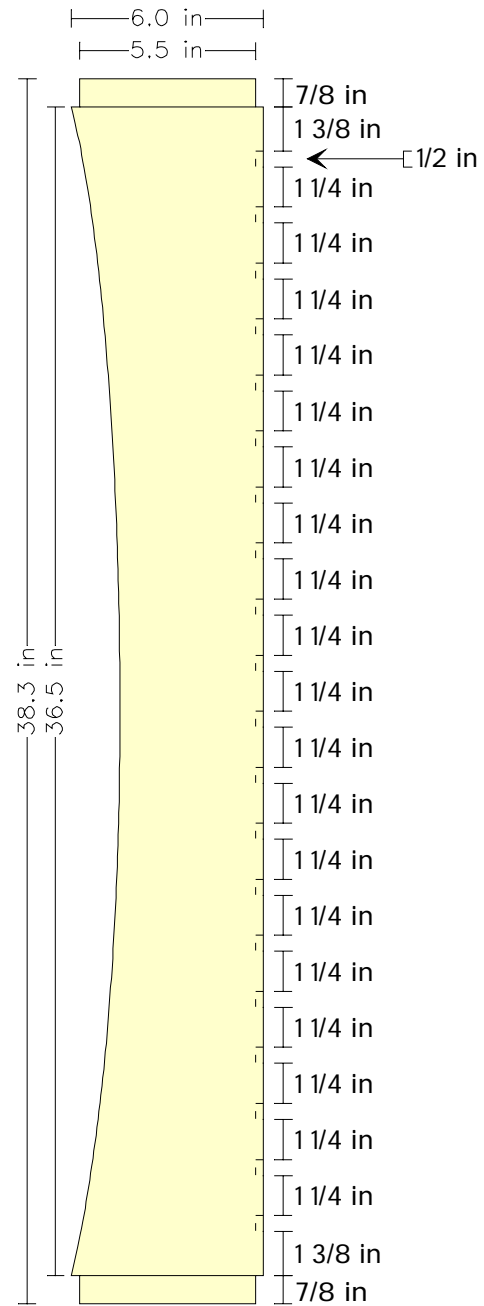

AKERS

**Part Diagrams for
Harvey Ellis Bed**

Head and Foot Boards for Harvey Ellis Bed

- A) Headboard Leg
- B) Footboard Leg
- C) Lower Stretcher
- D) Upper Stretcher
- E) Head/Footboard Top
- F) Headboard Spindle
- G) Footboard Spindle
- H) Corbel

Upper Stretcher

Lower Stretcher

Leg for Footboard

Leg for Headboard

Corbel

oo board Spindle

Headboard Spindle

Headboard/Footboard Top

Bed Rail