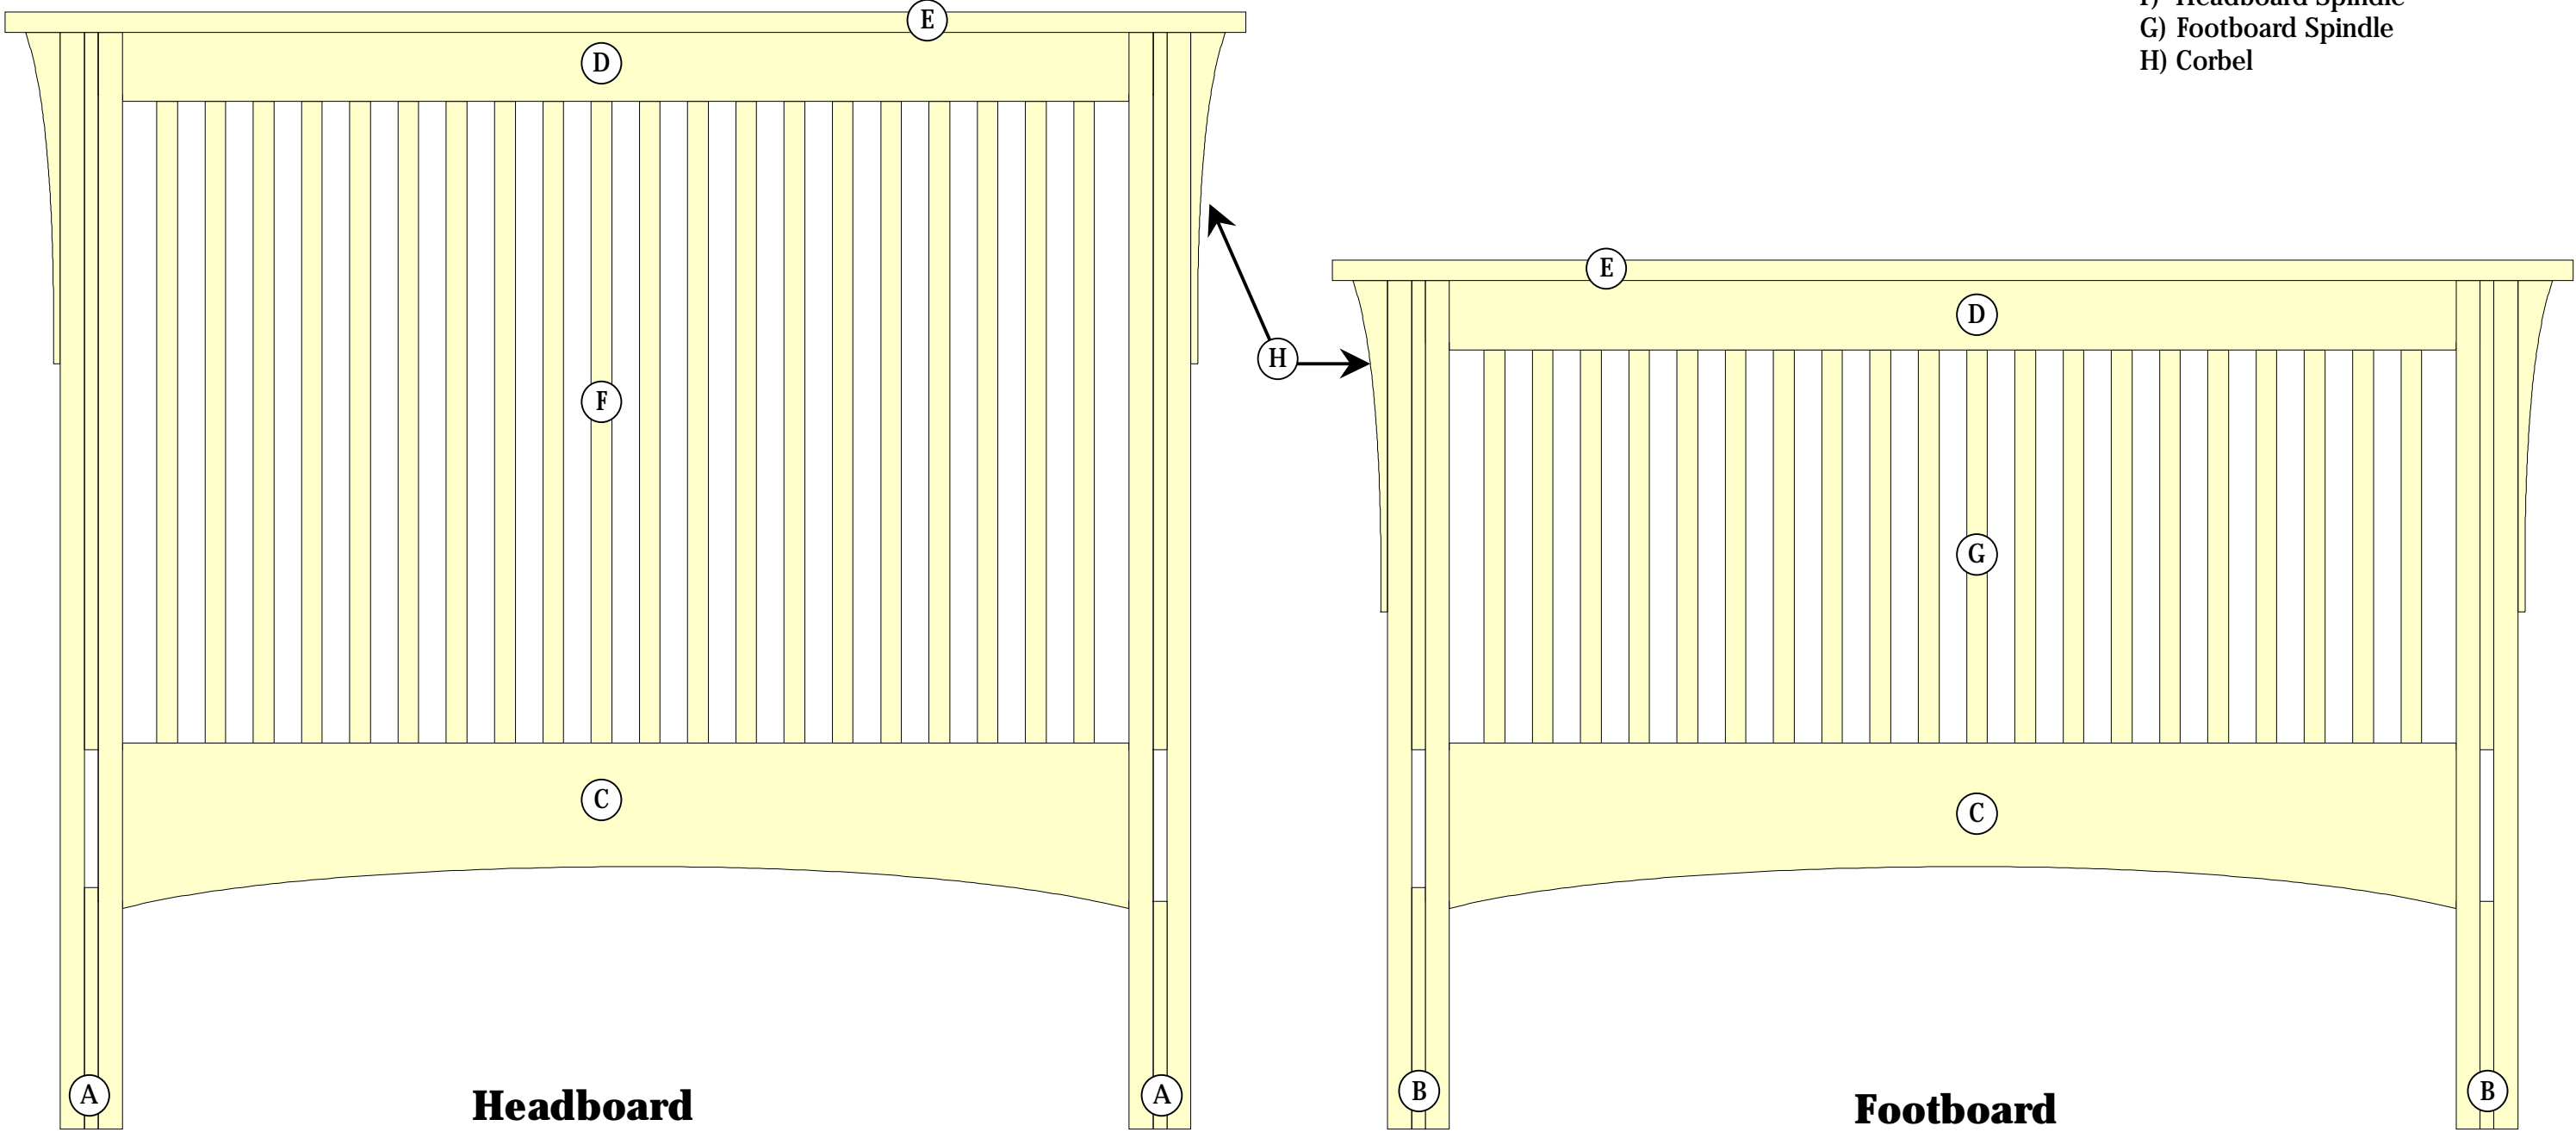

AKERS

**Part Diagrams for
Harvey Ellis Bed**

Head and Foot Boards for Harvey Ellis Bed

- A) Headboard Leg
- B) Footboard Leg
- C) Lower Stretcher
- D) Upper Stretcher
- E) Head/Footboard Top
- F) Headboard Spindle
- G) Footboard Spindle
- H) Corbel

Upper Stretcher

Lower Stretcher

Leg for Footboard

Leg for Headboard

Corbel

oo board Spindle

Headboard Spindle

Headboard/Footboard Top

Bed Rail