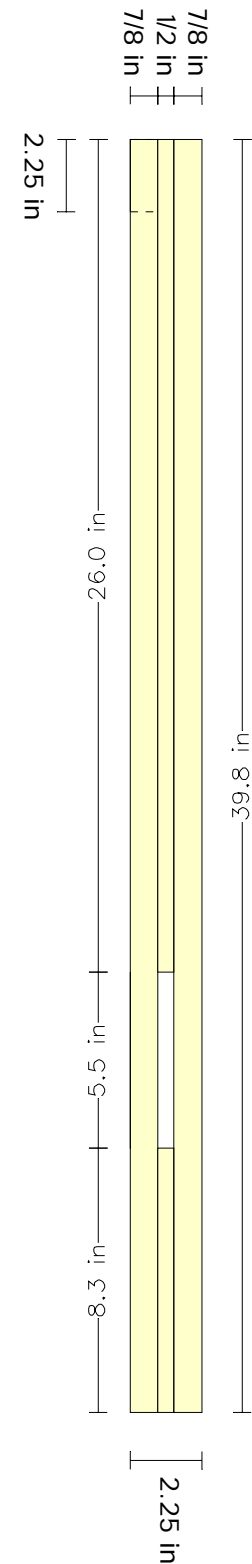

AKERS

**Part Diagrams for
Harvey Ellis Bed**

Head and Foot Boards for Harvey Ellis Bed

- A) Headboard Leg
- B) Footboard Leg
- C) Lower Stretcher
- D) Upper Stretcher
- E) Head/Footboard Top
- F) Headboard Spindle
- G) Footboard Spindle
- H) Corbel

Upper Stretcher

Lower Stretcher

Leg for Footboard

Leg for Headboard

Corbel

oo board Spindle

Headboard Spindle

Headboard/Footboard Top

Bed Rail