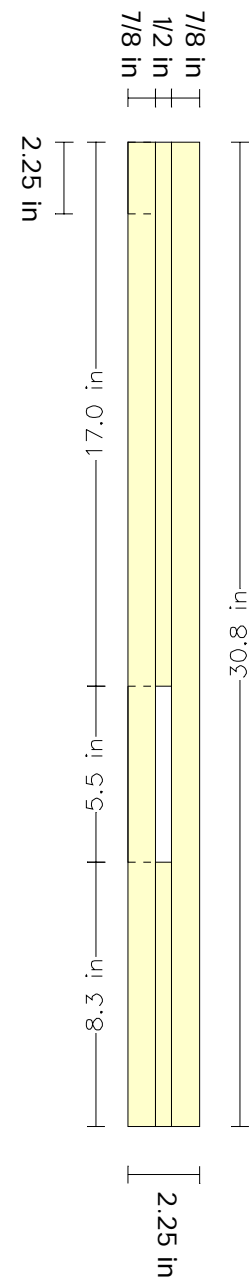

AKERS

**Part Diagrams for
Harvey Ellis Bed**

Head and Foot Boards for Harvey Ellis Bed

- A) Headboard Leg
- B) Footboard Leg
- C) Lower Stretcher
- D) Upper Stretcher
- E) Head/Footboard Top
- F) Headboard Spindle
- G) Footboard Spindle
- H) Corbel

Upper Stretcher

Lower Stretcher

Leg for Footboard

Leg for Headboard

Corbel

oo board Spindle

Headboard Spindle

Headboard/Footboard Top

Bed Rail