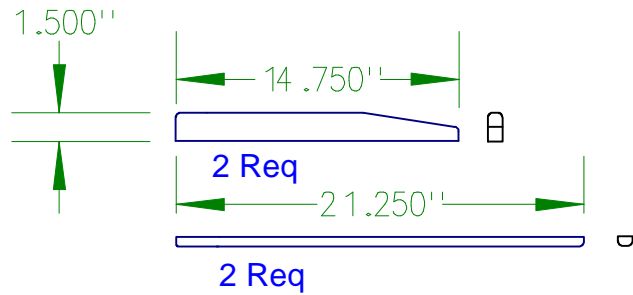

Attached In-Bed Computer Desk

Attached In-Bed Computer Desk

Stand Pieces Sketch #3

Center Fill

2 Req

1/4 Round

Center Fill

Attached In-Bed Computer Desk

Shelf Plywood Parts

Sketch #5

Attached In-Bed Computer Desk

Attached In-Bed Computer Desk Shelf Wood Sketch #4

Vertical line with a red bracket on the left side.

Attached In-Bed Computer Desk

Computer Night Stand Sketch #7