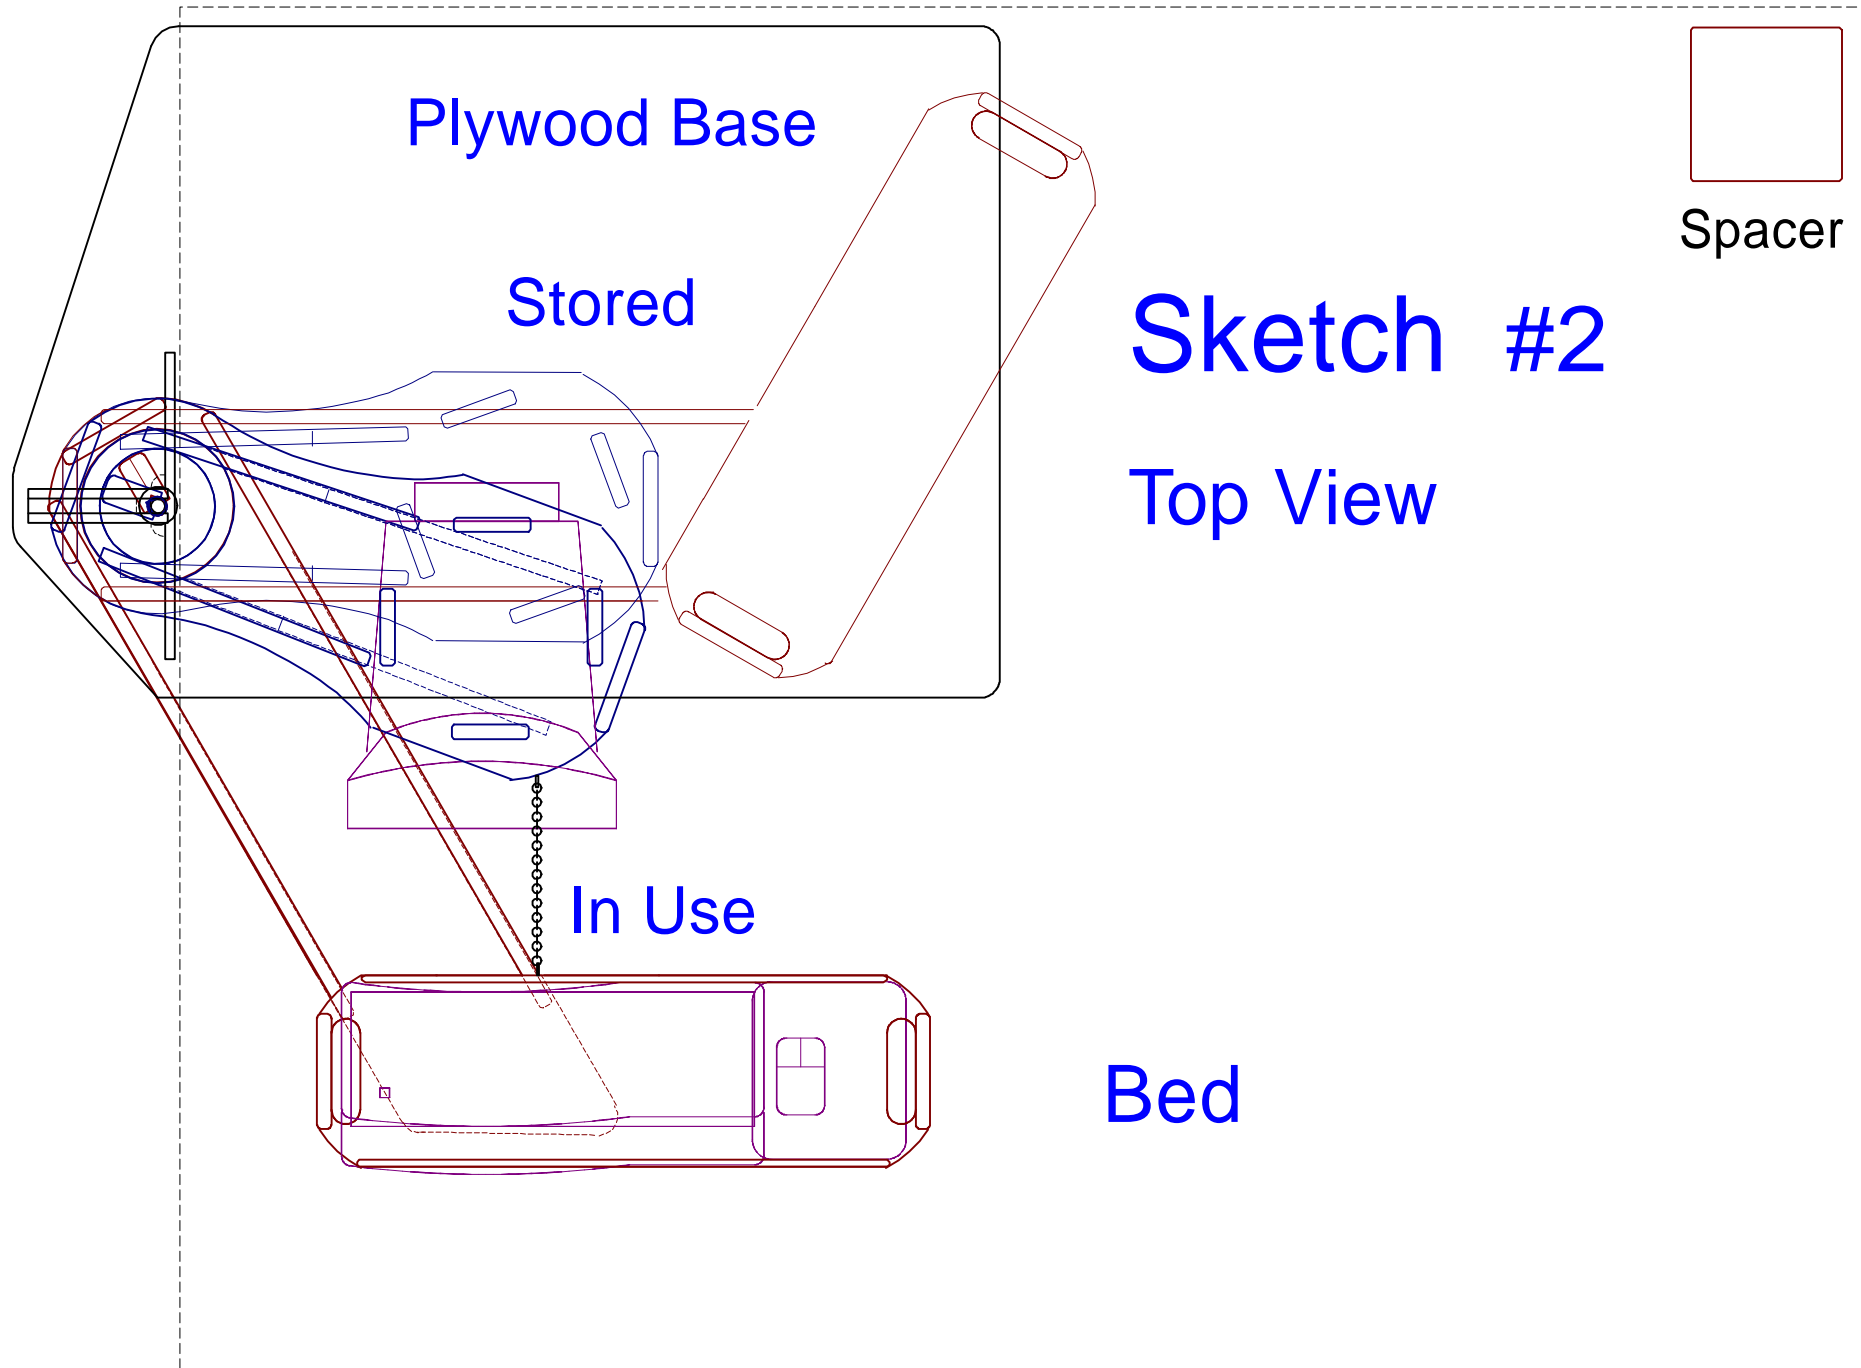

Attached In-Bed Computer Desk

Attached In-Bed Computer Desk

Stand Pieces Sketch #3

Center Fill

2 Req

1/4 Round

Center Fill

Attached In-Bed Computer Desk

Shelf Plywood Parts

Sketch #5

Attached In-Bed Computer Desk

Attached In-Bed Computer Desk Shelf Wood Sketch #4

Vertical line with a red bracket on the left side.

Attached In-Bed Computer Desk

Computer Night Stand Sketch #7