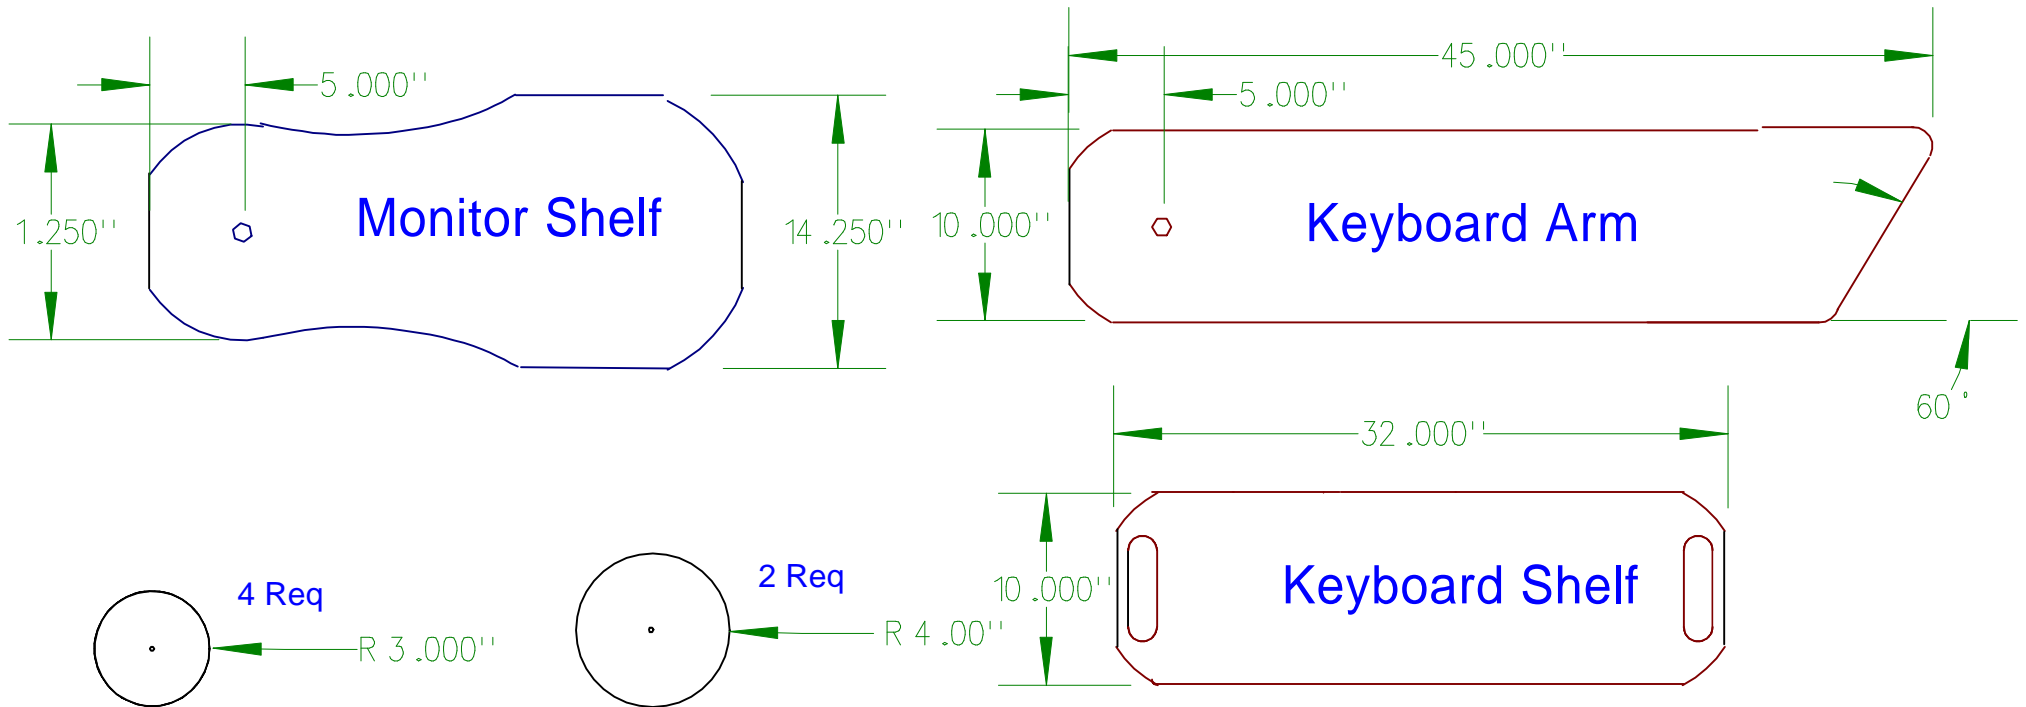

Attached In-Bed Computer Desk

Attached In-Bed Computer Desk

Stand Pieces Sketch #3

Center Fill

2 Req

1/4 Round

Center Fill

Attached In-Bed Computer Desk

Shelf Plywood Parts

Sketch #5

Attached In-Bed Computer Desk

Attached In-Bed Computer Desk Shelf Wood Sketch #4

Vertical line with a red bracket on the left side.

Attached In-Bed Computer Desk

Computer Night Stand Sketch #7