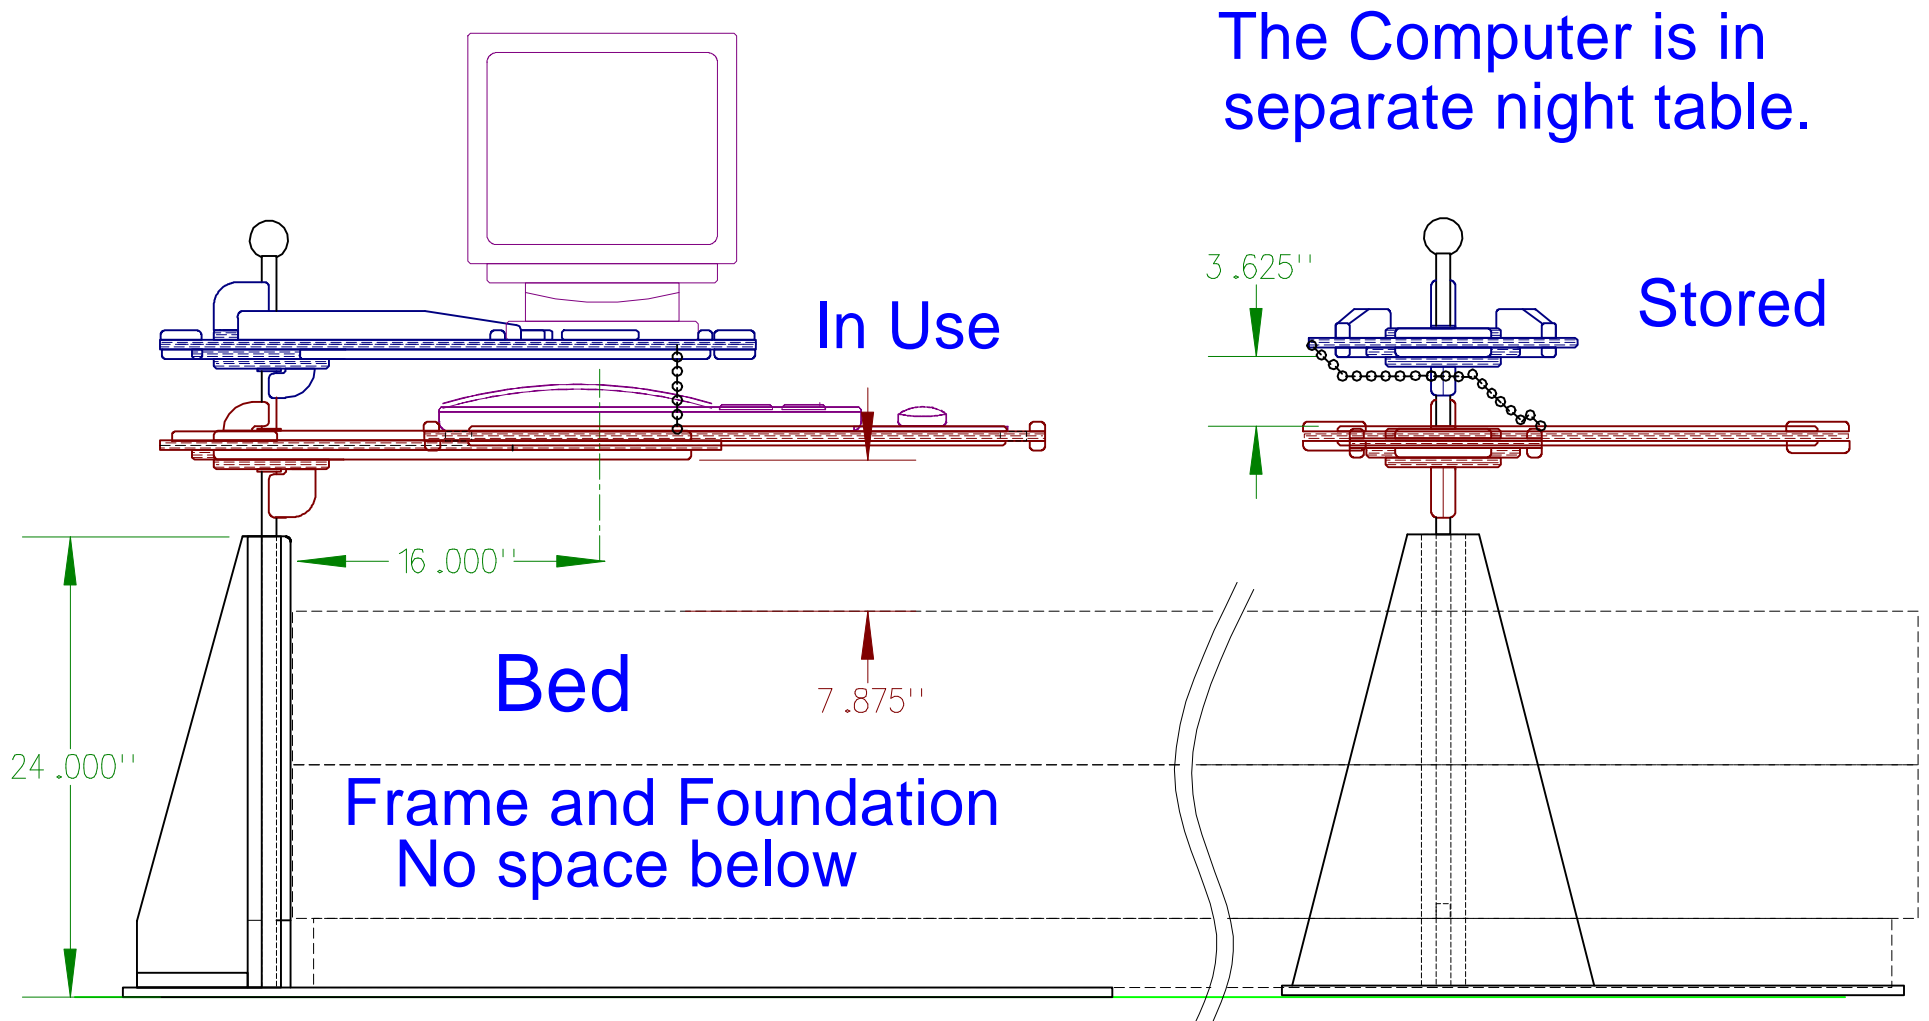

Attached In-Bed Computer Desk

Attached In-Bed Computer Desk

Stand Pieces Sketch #3

Center Fill

2 Req

1/4 Round

Center Fill

Attached In-Bed Computer Desk

Shelf Plywood Parts

Sketch #5

Attached In-Bed Computer Desk

Attached In-Bed Computer Desk Shelf Wood Sketch #4

Vertical line with a red bracket on the left side.

Attached In-Bed Computer Desk

Computer Night Stand Sketch #7