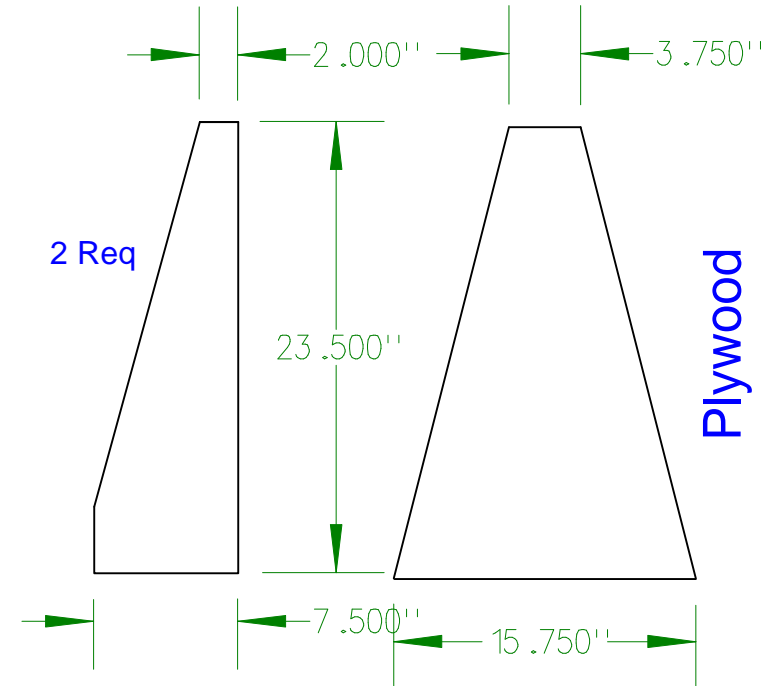

Attached In-Bed Computer Desk

Attached In-Bed Computer Desk

Stand Pieces Sketch #3

Center Fill

2 Req

1/4 Round

Center Fill

Attached In-Bed Computer Desk

Shelf Plywood Parts

Sketch #5

Attached In-Bed Computer Desk

Attached In-Bed Computer Desk Shelf Wood Sketch #4

Vertical line with a red bracket on the left side.

Attached In-Bed Computer Desk

Computer Night Stand Sketch #7