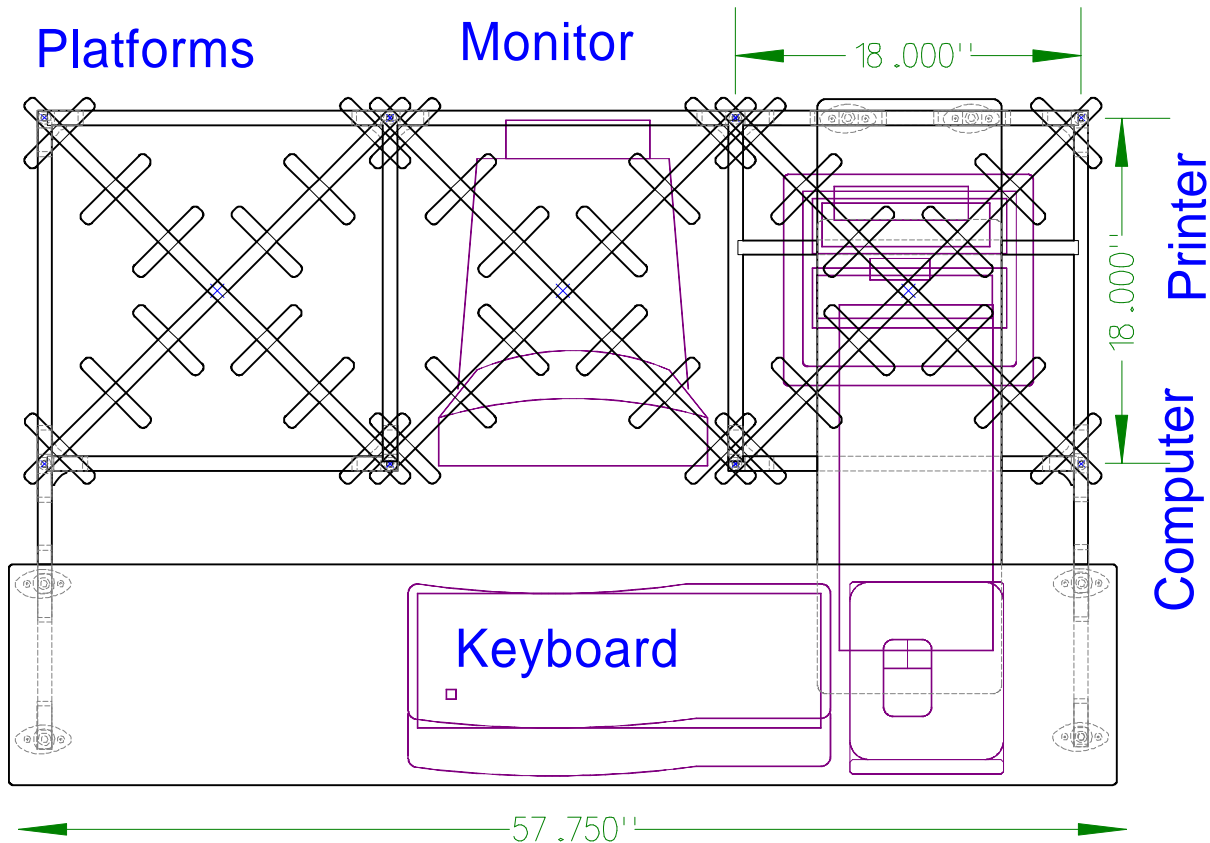

Long Cloud

2 Req

3 Req

Short Cloud

Cove Molding

12 Req

Olympus Mons Computer Desk

Sketch #3 Top View

Olympus Mons Computer Desk

Sketch #4

Shelves

All pieces .75" thick boards

Olympus Mons Computer Desk

Base Pieces

Sketch #5

Olympus Mons Computer Desk