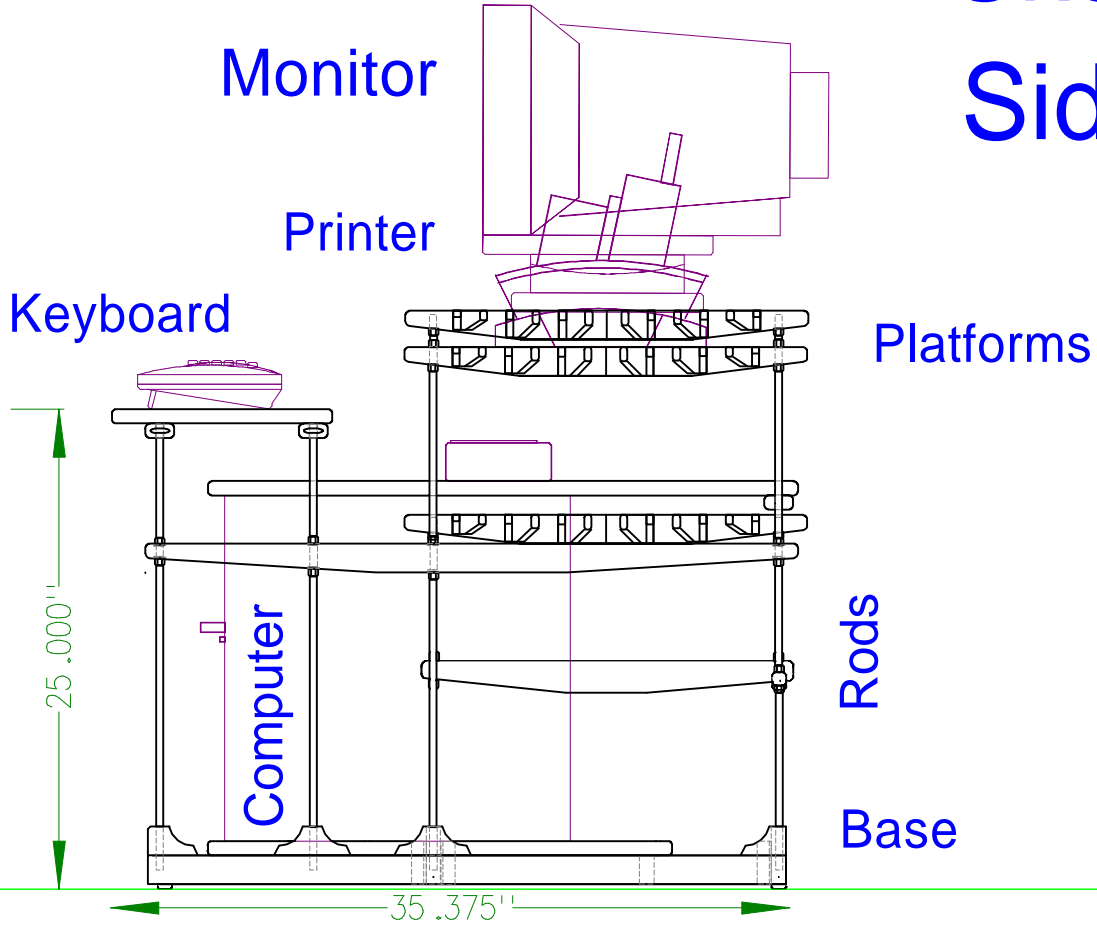

Olympus Mons Computer Desk

Olympus Mons Computer Desk

Sketch #2 Side View

Olympus Mons Computer Desk

Platform Pieces Sketch #6

All pieces .75" by 1.5" wood

Olympus Mons Computer Desk

Small Pieces Sketch #7

14 Req

6 Req

Small Volcano

All pieces .75" by 1.5" wood

Wooden Nut

Tap for 3/8"

Drill for #8

6 Req