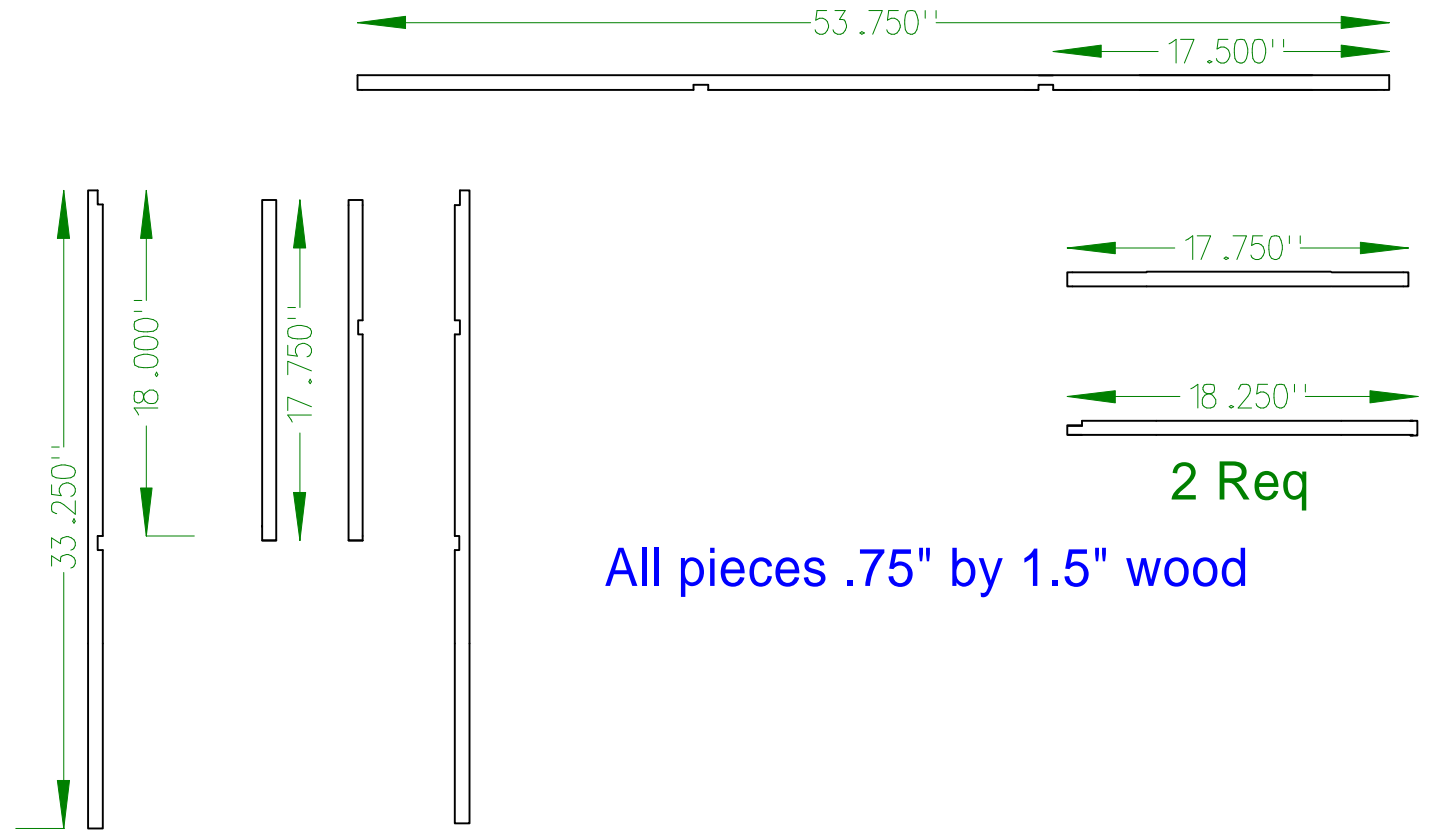

Olympus Mons Computer Desk

Sketch #4

Shelves

All pieces .75" thick boards

Olympus Mons Computer Desk

Base Pieces

Sketch #5

Olympus Mons Computer Desk