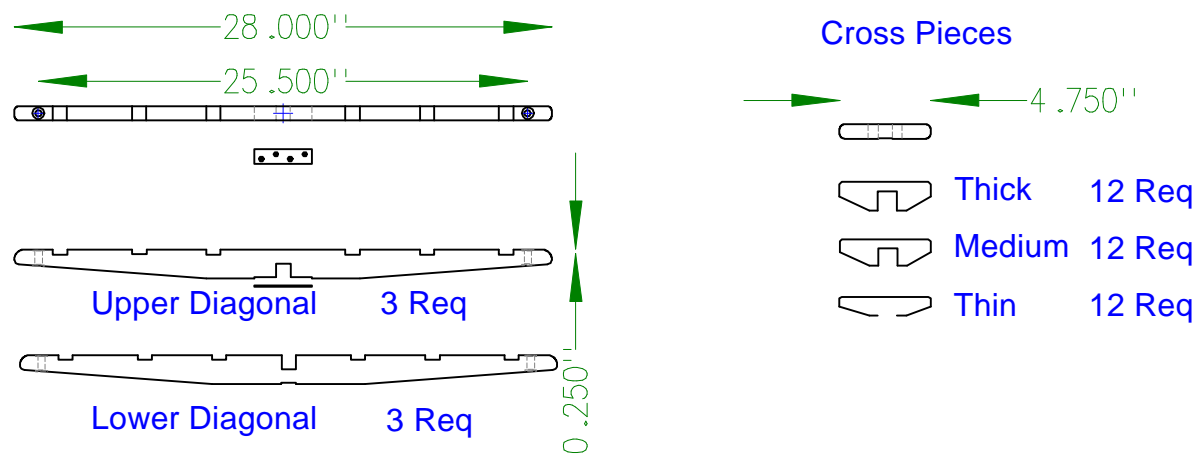

Olympus Mons Computer Desk

Olympus Mons Computer Desk

Sketch #2 Side View

Olympus Mons Computer Desk

Platform Pieces Sketch #6

All pieces .75" by 1.5" wood

Olympus Mons Computer Desk

Small Pieces Sketch #7

14 Req

6 Req

Small Volcano

All pieces .75" by 1.5" wood

Wooden Nut

Tap for 3/8"

Drill for #8

6 Req