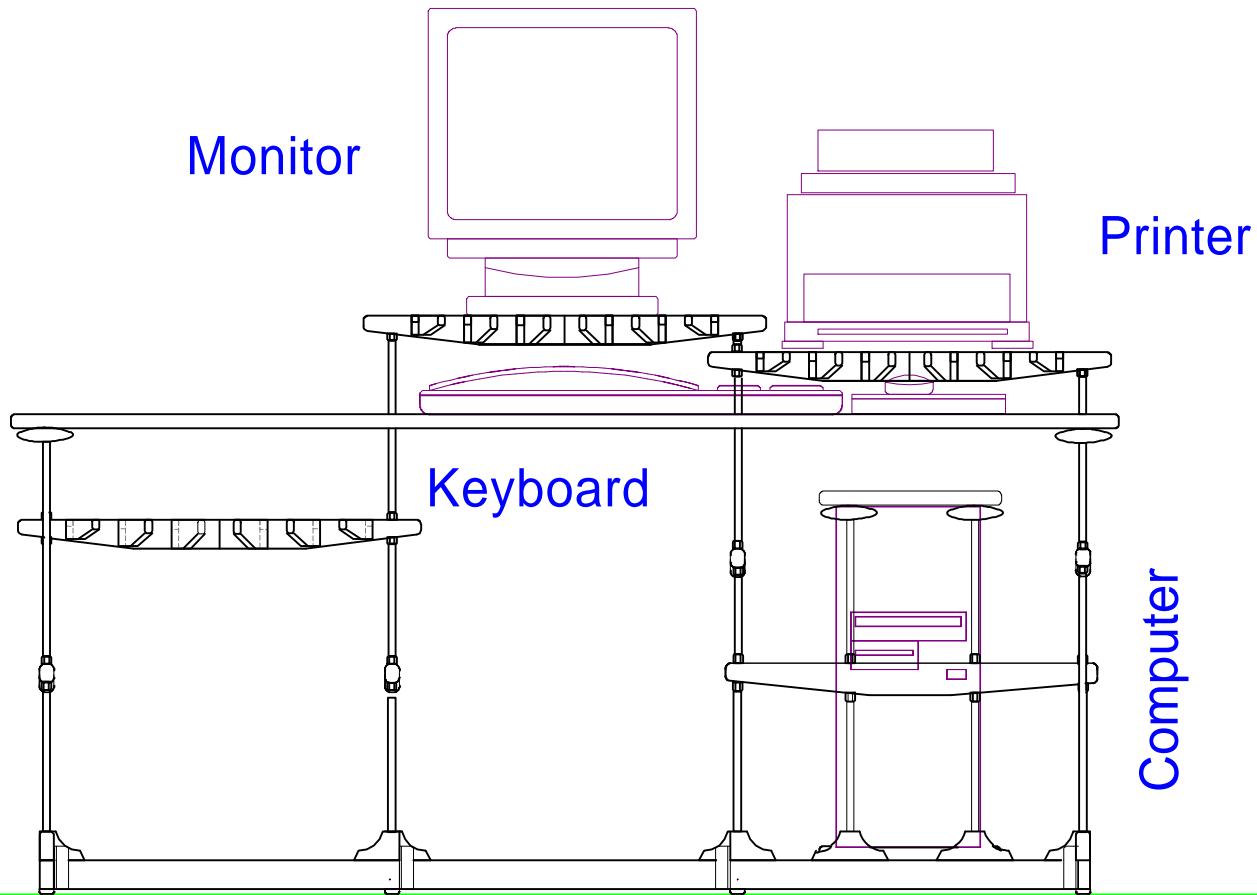

Olympus Mons Computer Desk

Olympus Mons Computer Desk

Sketch #2 Side View

Olympus Mons Computer Desk

Platform Pieces Sketch #6

All pieces .75" by 1.5" wood

Olympus Mons Computer Desk

Small Pieces Sketch #7

14 Req

6 Req

Small Volcano

All pieces .75" by 1.5" wood

Wooden Nut

Tap for 3/8"

Drill for #8

6 Req