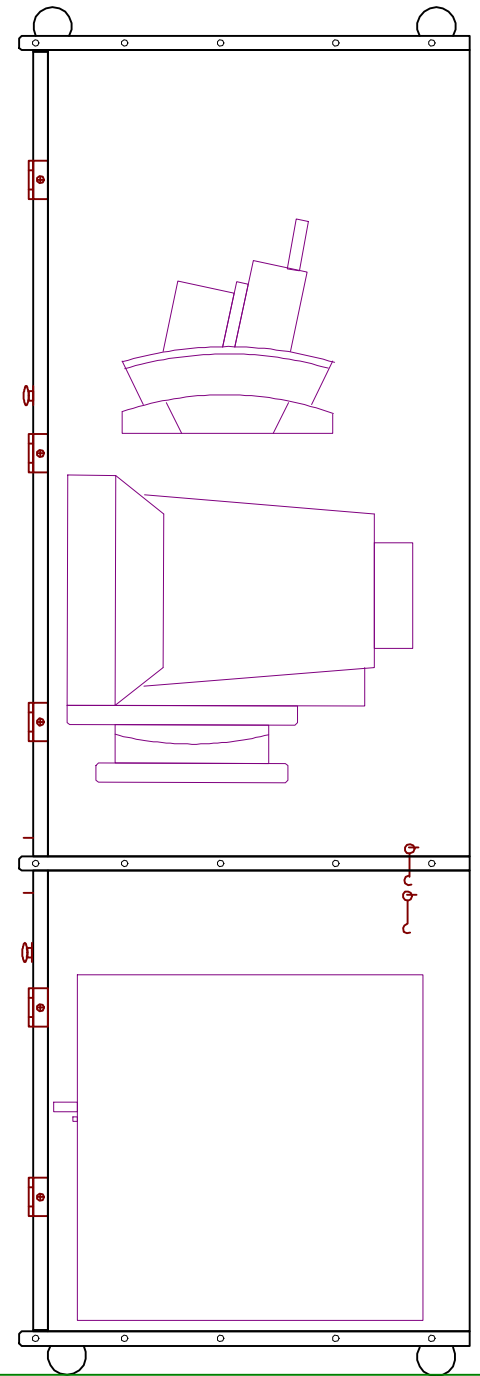

Armoire
Student Desk

Armoire
Student Desk
Open View
Sketch #2

Armoire Student Desk Cabinet Doors Sketch #4

Square Edges

Armoire Student Desk Back & Side Sketch #6

Drawer Guide

30 .500"

Side View

Armoire Student Desk Top Views Sketch #3

All pieces are .75 by 1.5 hardwood
Angles are 45 degrees

Armoire Student Desk Pieces Sketch #5

Armoire Student Desk Shelves Sketch #7

Armoire Student Desk Miscellaneous Sketch # 8

Side Splice 2 Req.

Back Splice

Screw Block
30 Req.

Armoire Student Desk Plywood Layout #1

Sketch #9

Armoire Student Desk Plywood Layout #2 Sketch #10

Armoire Student Desk Plywood Layout #3

Sketch #11