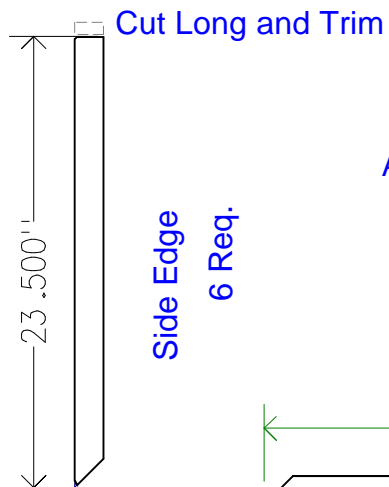

Armoire
Student Desk

Armoire
Student Desk
Open View
Sketch #2

Armoire Student Desk Cabinet Doors Sketch #4

Square Edges

Armoire Student Desk Back & Side Sketch #6

Drawer Guide

30 .500"

Side View

Armoire Student Desk Top Views Sketch #3

All pieces are .75 by 1.5 hardwood
Angles are 45 degrees

Armoire Student Desk Pieces Sketch #5

Armoire Student Desk Shelves Sketch #7

Armoire Student Desk Miscellaneous Sketch # 8