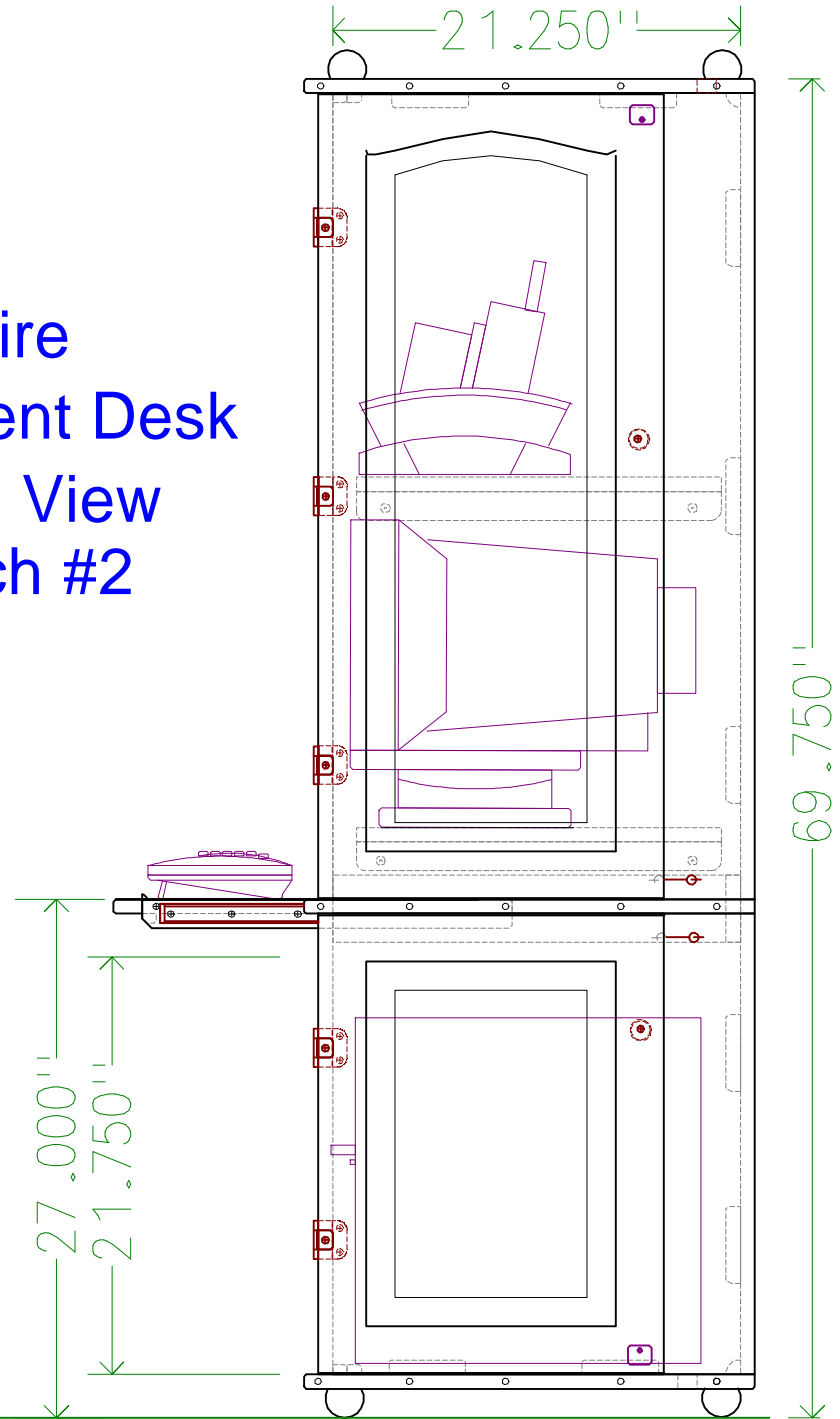

Armoire
Student Desk

Armoire
Student Desk
Open View
Sketch #2

Armoire Student Desk Cabinet Doors Sketch #4

Square Edges

Armoire Student Desk Back & Side Sketch #6

Drawer Guide

30 .500"

Side View

Armoire Student Desk Top Views Sketch #3

All pieces are .75 by 1.5 hardwood
Angles are 45 degrees

Armoire Student Desk Pieces Sketch #5

Armoire Student Desk Shelves Sketch #7

Armoire Student Desk Miscellaneous Sketch # 8