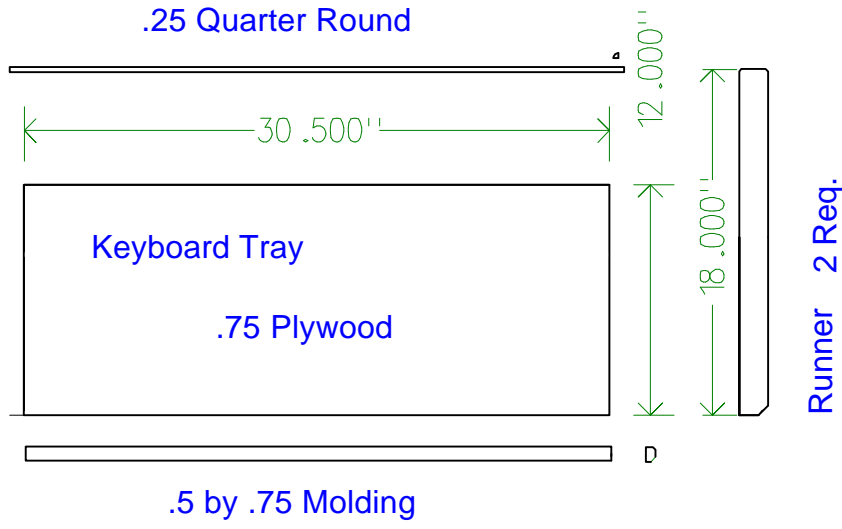

Armoire
Student Desk

Armoire
Student Desk
Open View
Sketch #2

Armoire Student Desk Cabinet Doors Sketch #4

Square Edges

Armoire Student Desk Back & Side Sketch #6

Drawer Guide

30 .500"

Side View

Armoire Student Desk Top Views Sketch #3

All pieces are .75 by 1.5 hardwood
Angles are 45 degrees

Armoire Student Desk Pieces Sketch #5

Armoire Student Desk Shelves Sketch #7

Armoire Student Desk Miscellaneous Sketch # 8