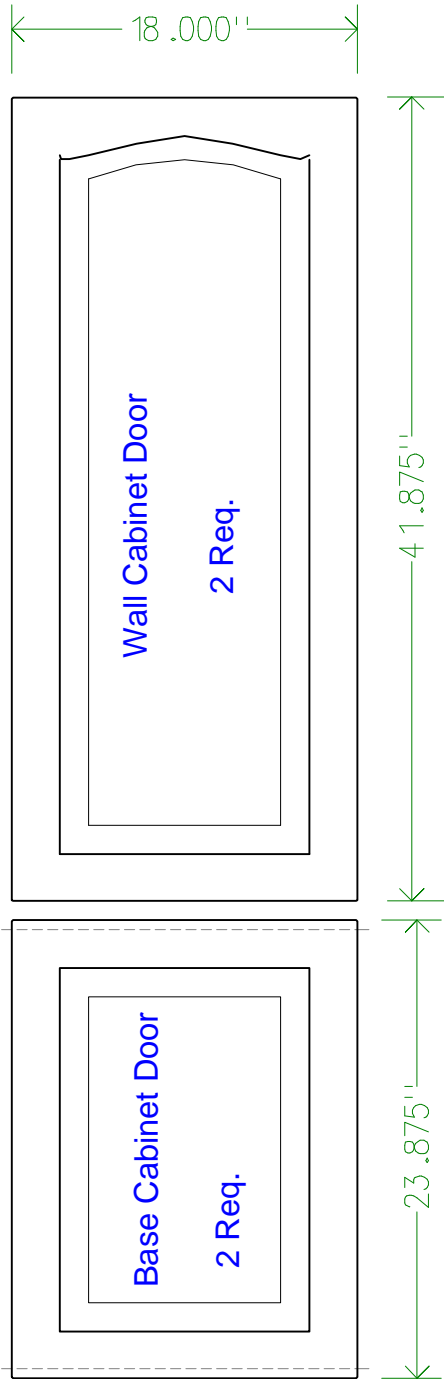

Armoire
Student Desk

Armoire
Student Desk
Open View
Sketch #2

Armoire Student Desk Cabinet Doors Sketch #4

Square Edges

Armoire Student Desk Back & Side Sketch #6

Drawer Guide

30 .500"

Side View

Armoire Student Desk Top Views Sketch #3

All pieces are .75 by 1.5 hardwood
Angles are 45 degrees

Armoire Student Desk Pieces Sketch #5

Armoire Student Desk Shelves Sketch #7

Armoire Student Desk Miscellaneous Sketch # 8

Side Splice 2 Req.

Back Splice

Screw Block
30 Req.

Armoire Student Desk Plywood Layout #1

Sketch #9

Armoire Student Desk Plywood Layout #2 Sketch #10

Armoire Student Desk Plywood Layout #3

Sketch #11