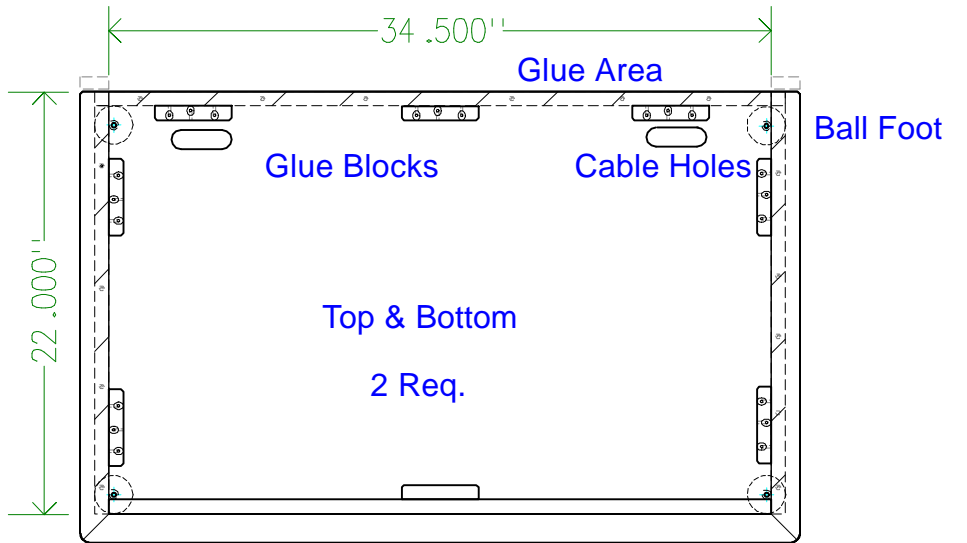

Armoire
Student Desk

Armoire
Student Desk
Open View
Sketch #2

Armoire Student Desk Cabinet Doors Sketch #4

Square Edges

Armoire Student Desk Back & Side Sketch #6

Drawer Guide

30 .500"

Side View

Armoire Student Desk Top Views Sketch #3

All pieces are .75 by 1.5 hardwood
Angles are 45 degrees

Armoire Student Desk Pieces Sketch #5

Armoire Student Desk Shelves Sketch #7

Armoire Student Desk Miscellaneous Sketch # 8