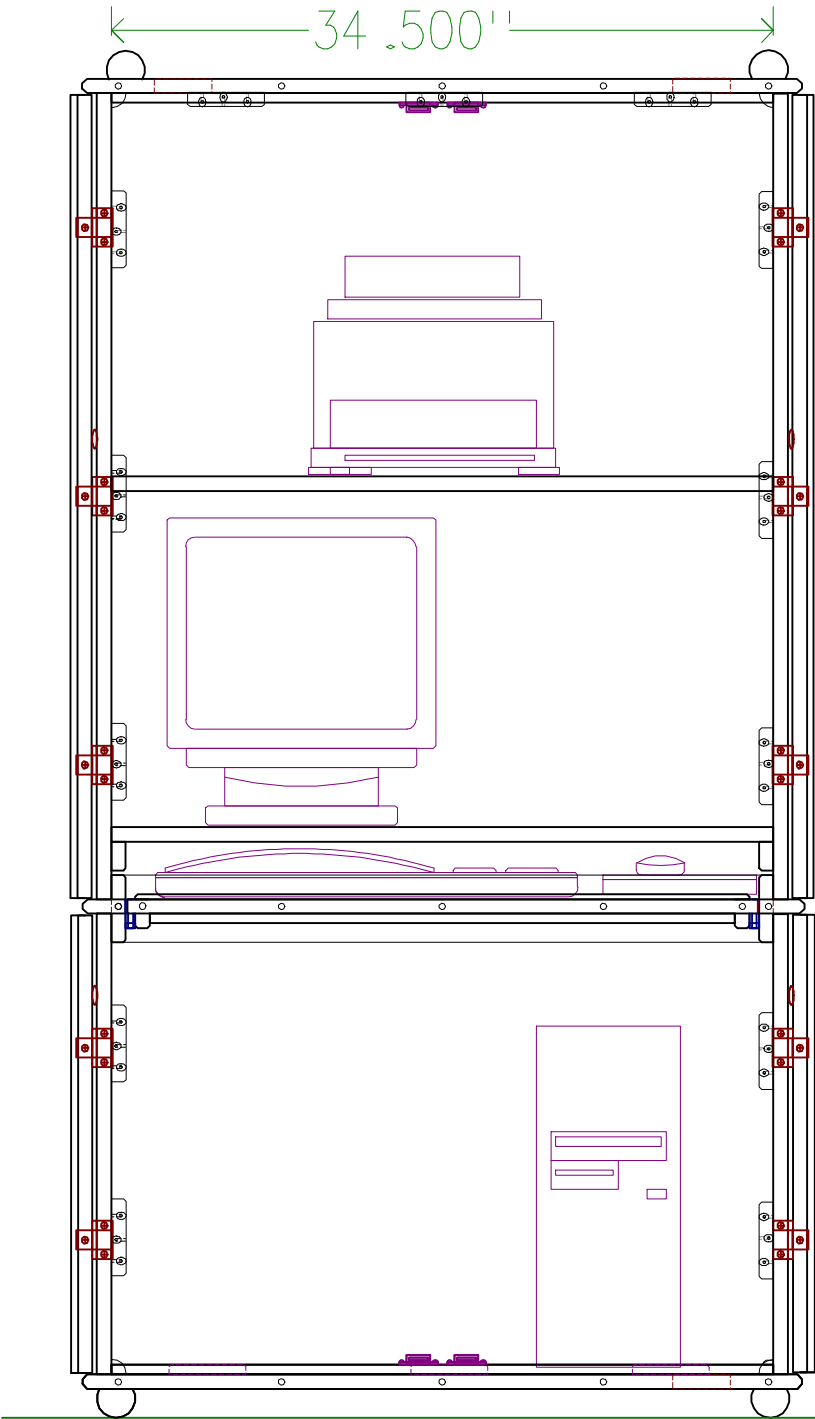

Armoire
Student Desk

Armoire
Student Desk
Open View
Sketch #2

Armoire Student Desk Cabinet Doors Sketch #4

Square Edges

Armoire Student Desk Back & Side Sketch #6

Drawer Guide

30 .500"

Side View

Armoire Student Desk Top Views Sketch #3

All pieces are .75 by 1.5 hardwood
Angles are 45 degrees

Armoire Student Desk Pieces Sketch #5

Armoire Student Desk Shelves Sketch #7

Armoire Student Desk Miscellaneous Sketch # 8

Side Splice 2 Req.

Back Splice

Screw Block
30 Req.

Armoire Student Desk Plywood Layout #1

Sketch #9

Armoire Student Desk Plywood Layout #2 Sketch #10

Armoire Student Desk Plywood Layout #3

Sketch #11