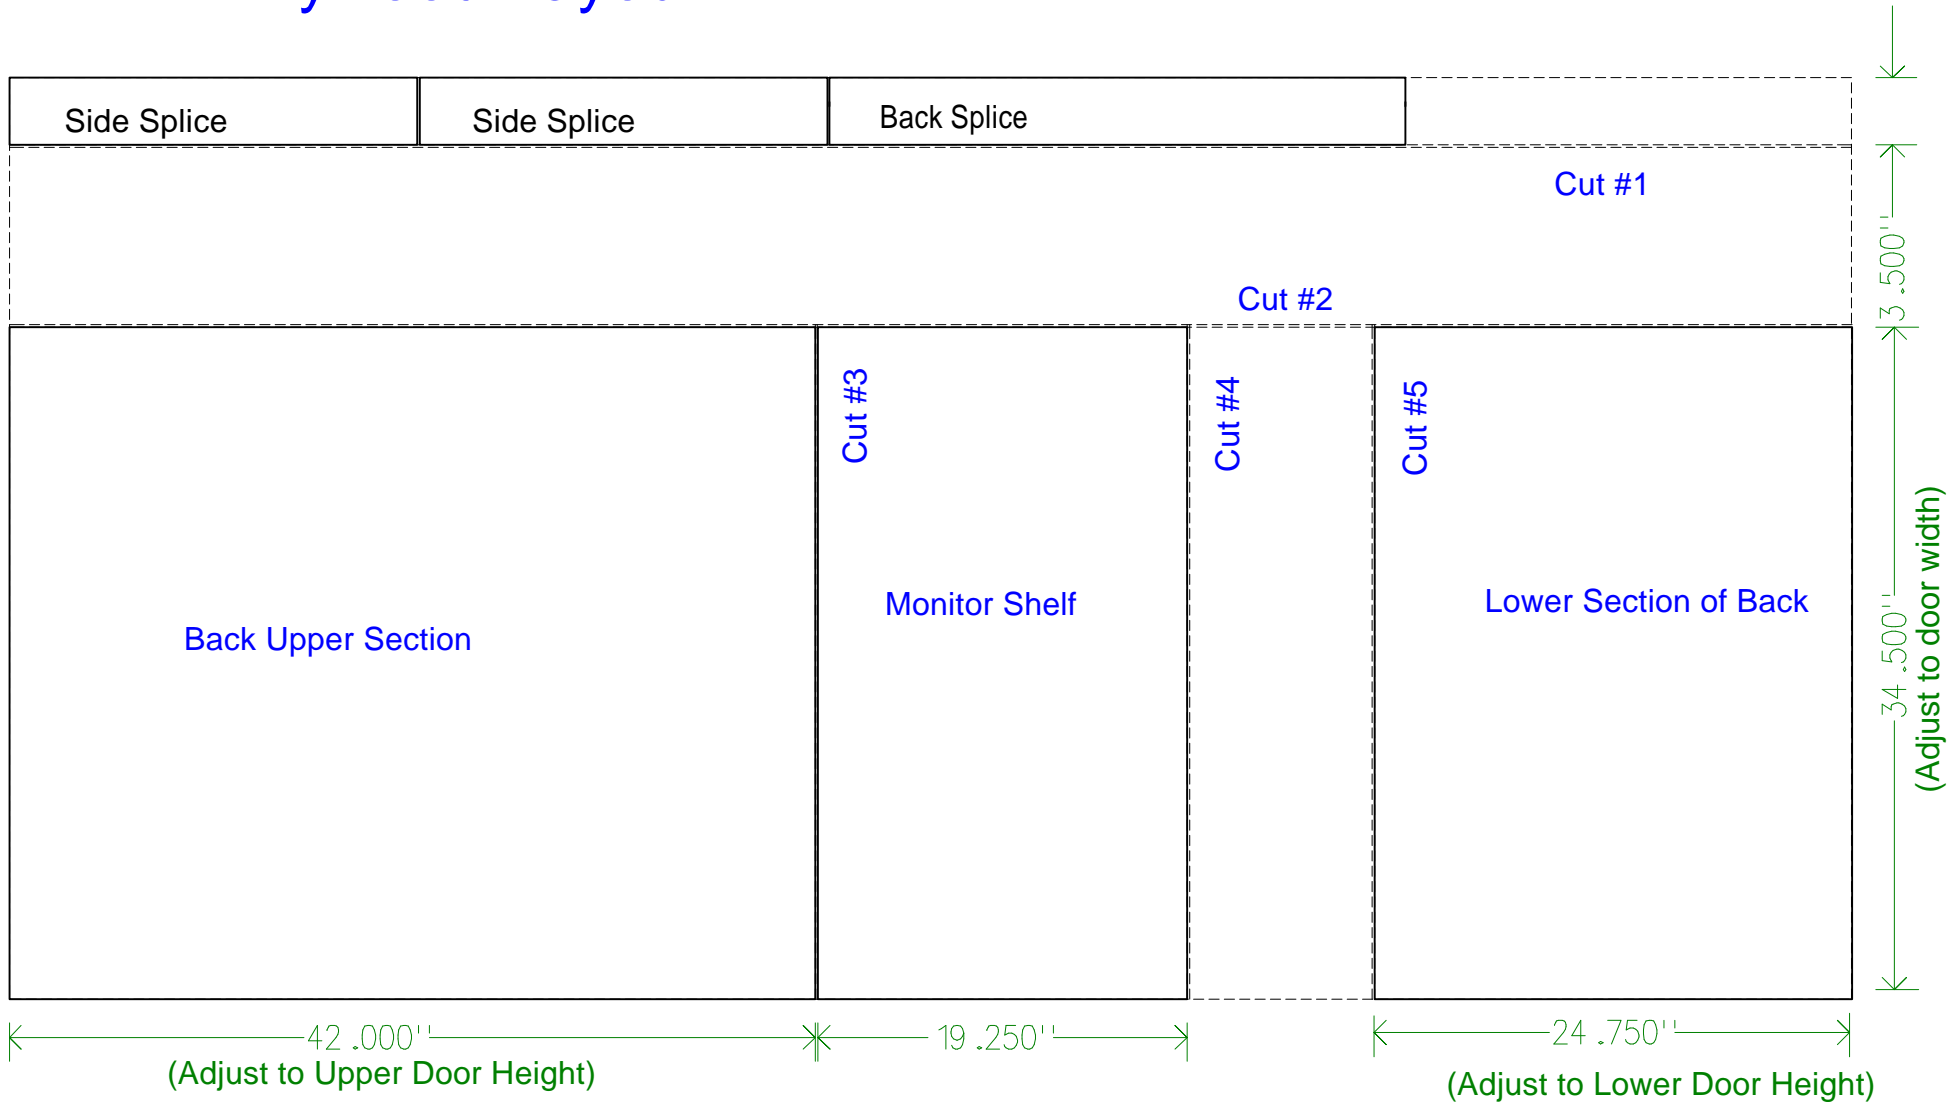

Armoire
Student Desk

Armoire
Student Desk
Open View
Sketch #2

Armoire Student Desk Cabinet Doors Sketch #4

Square Edges

Armoire Student Desk Back & Side Sketch #6

Drawer Guide

30 .500"

Side View

Armoire Student Desk Top Views Sketch #3

All pieces are .75 by 1.5 hardwood
Angles are 45 degrees

Armoire Student Desk Pieces Sketch #5

Armoire Student Desk Shelves Sketch #7

Armoire Student Desk Miscellaneous Sketch # 8

Side Splice 2 Req.

Back Splice

Screw Block
30 Req.

Armoire Student Desk Plywood Layout #1

Sketch #9

Armoire Student Desk Plywood Layout #2 Sketch #10

Armoire Student Desk Plywood Layout #3

Sketch #11