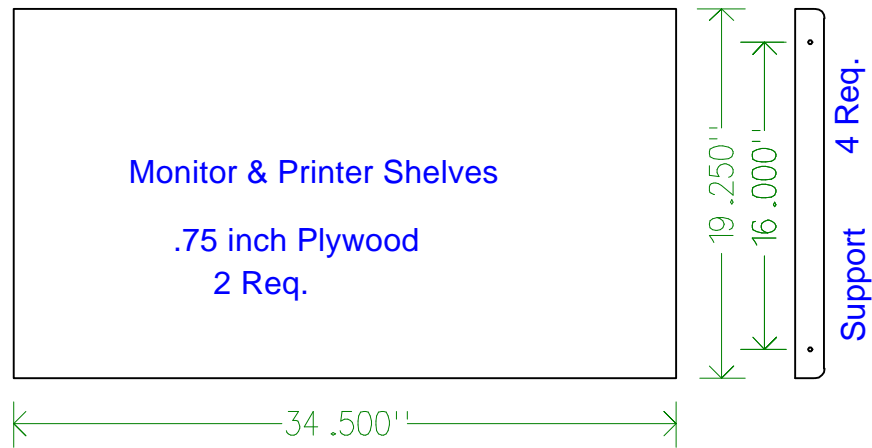

Armoire Student Desk Top Views Sketch #3

All pieces are .75 by 1.5 hardwood
Angles are 45 degrees

Armoire Student Desk Pieces Sketch #5

Armoire Student Desk Shelves Sketch #7

Armoire Student Desk Miscellaneous Sketch # 8