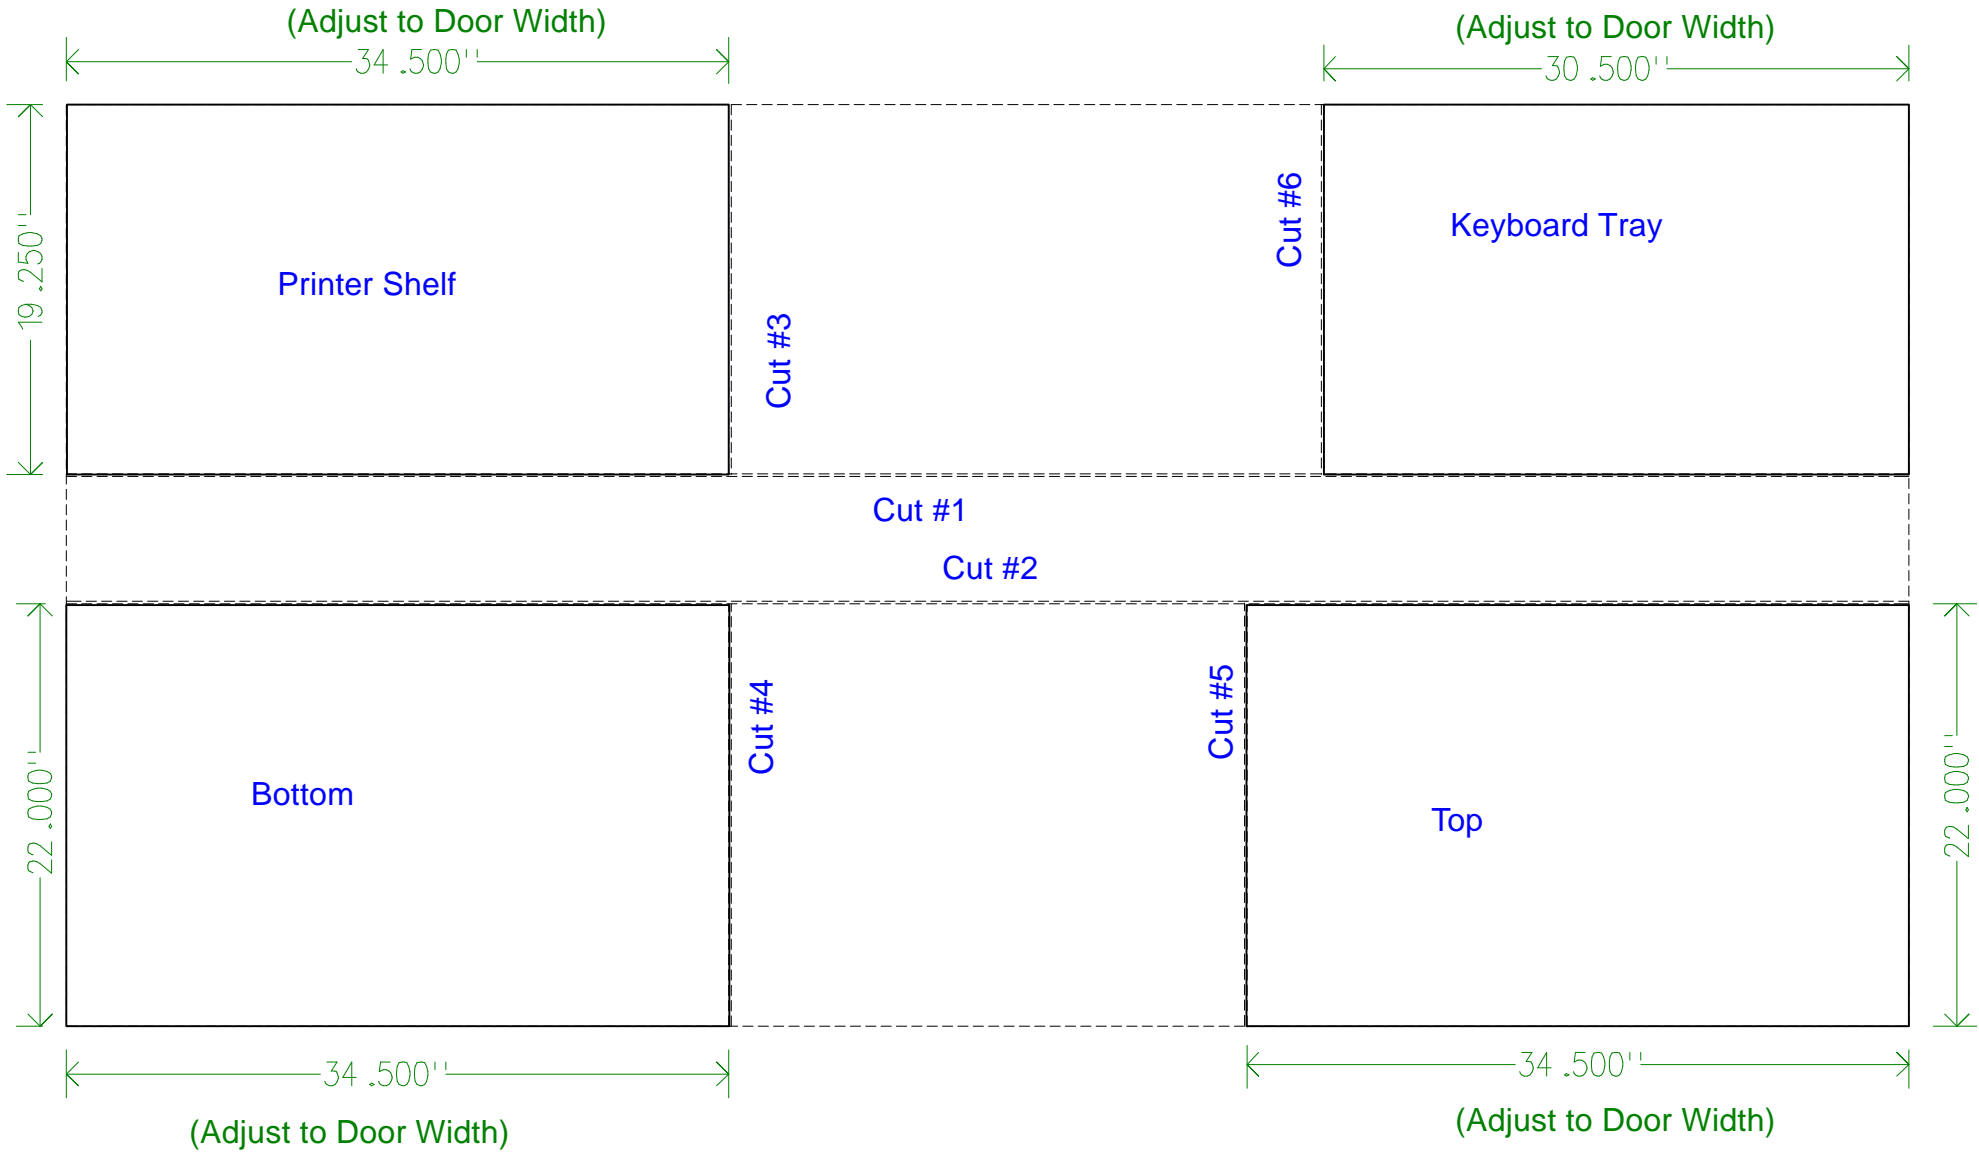

Armoire
Student Desk

Armoire
Student Desk
Open View
Sketch #2

Armoire Student Desk Cabinet Doors Sketch #4

Square Edges

Armoire Student Desk Back & Side Sketch #6

Drawer Guide

30 .500"

Side View

Armoire Student Desk Top Views Sketch #3

All pieces are .75 by 1.5 hardwood
Angles are 45 degrees

Armoire Student Desk Pieces Sketch #5

Armoire Student Desk Shelves Sketch #7

Armoire Student Desk Miscellaneous Sketch # 8

Side Splice 2 Req.

Back Splice

Screw Block
30 Req.

Armoire Student Desk Plywood Layout #1

Sketch #9

Armoire Student Desk Plywood Layout #2 Sketch #10

Armoire Student Desk Plywood Layout #3

Sketch #11