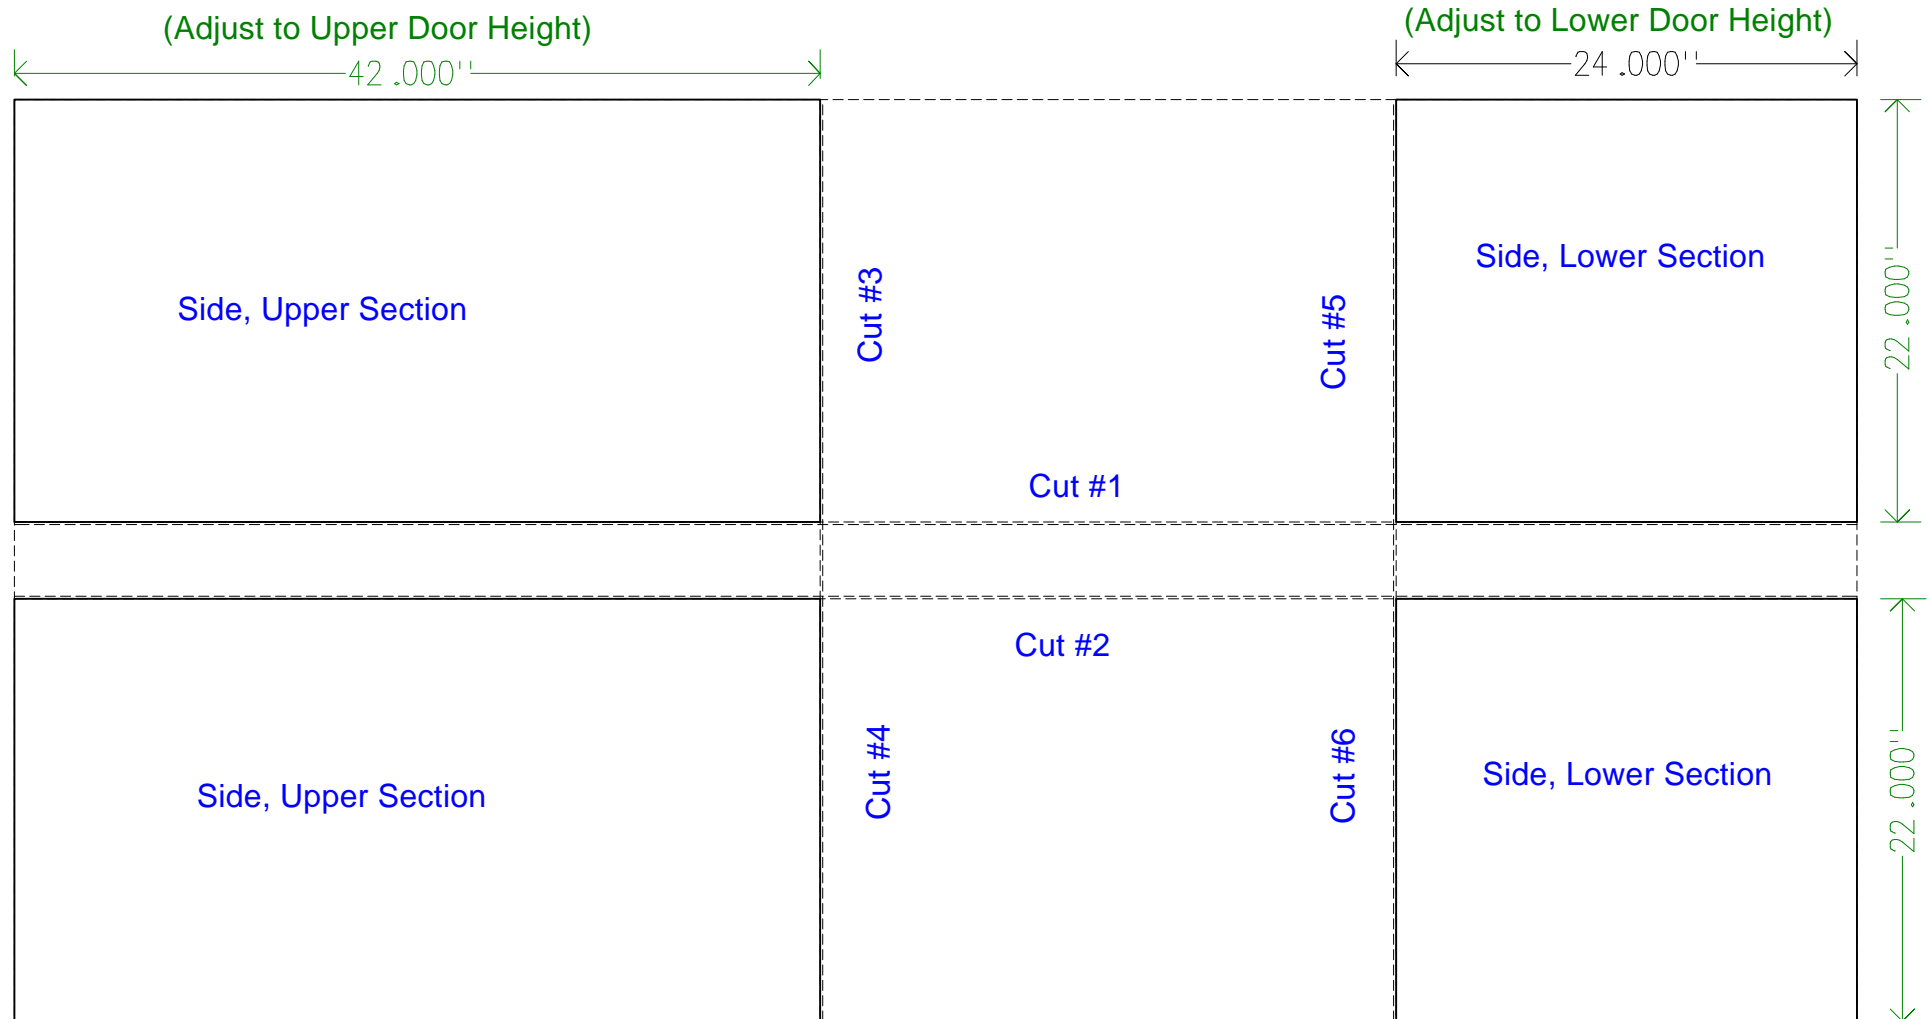

Armoire
Student Desk

Armoire
Student Desk
Open View
Sketch #2

Armoire Student Desk Cabinet Doors Sketch #4

Square Edges

Armoire Student Desk Back & Side Sketch #6

Drawer Guide

30 .500"

Side View

Armoire Student Desk Top Views Sketch #3

All pieces are .75 by 1.5 hardwood
Angles are 45 degrees

Armoire Student Desk Pieces Sketch #5

Armoire Student Desk Shelves Sketch #7

Armoire Student Desk Miscellaneous Sketch # 8

Side Splice 2 Req.

Back Splice

Screw Block
30 Req.

Armoire Student Desk Plywood Layout #1

Sketch #9

Armoire Student Desk Plywood Layout #2 Sketch #10

Armoire Student Desk Plywood Layout #3

Sketch #11