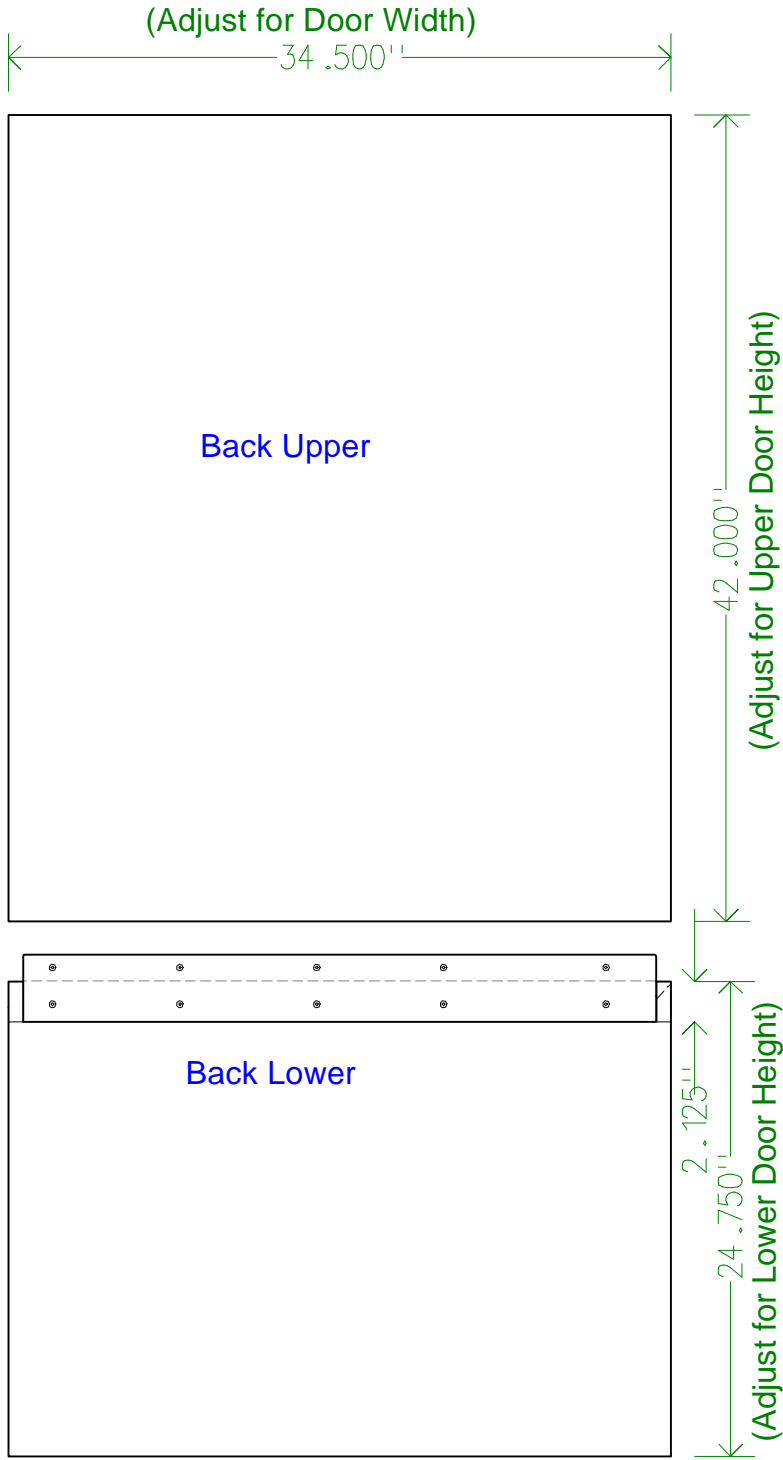

Armoire
Student Desk

Armoire
Student Desk
Open View
Sketch #2

Armoire Student Desk Cabinet Doors Sketch #4

Square Edges

Armoire Student Desk Back & Side Sketch #6

Drawer Guide

30 .500"

Side View

Armoire Student Desk Top Views Sketch #3

All pieces are .75 by 1.5 hardwood
Angles are 45 degrees

Armoire Student Desk Pieces Sketch #5

Armoire Student Desk Shelves Sketch #7

Armoire Student Desk Miscellaneous Sketch # 8