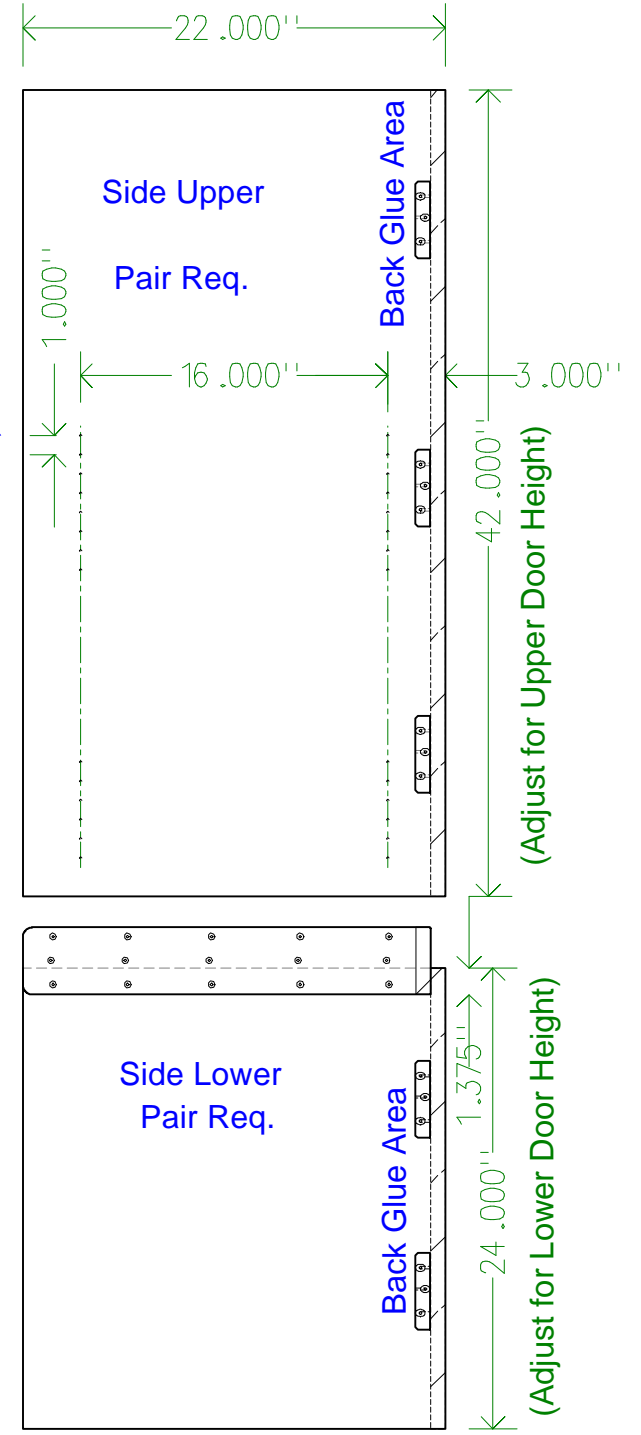

Armoire
Student Desk

Armoire
Student Desk
Open View
Sketch #2

Armoire Student Desk Cabinet Doors Sketch #4

Square Edges

Armoire Student Desk Back & Side Sketch #6

Drawer Guide

30 .500"

Side View

Armoire Student Desk Top Views Sketch #3

All pieces are .75 by 1.5 hardwood
Angles are 45 degrees

Armoire Student Desk Pieces Sketch #5

Armoire Student Desk Shelves Sketch #7

Armoire Student Desk Miscellaneous Sketch # 8

Side Splice 2 Req.

Back Splice

Screw Block
30 Req.

Armoire Student Desk Plywood Layout #1

Sketch #9

Armoire Student Desk Plywood Layout #2 Sketch #10

Armoire Student Desk Plywood Layout #3

Sketch #11