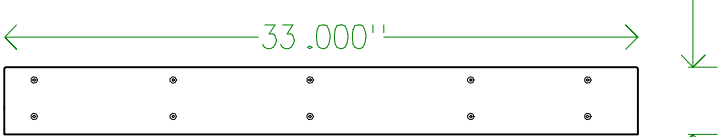

Armoire
Student Desk

Armoire
Student Desk
Open View
Sketch #2

Armoire Student Desk Cabinet Doors Sketch #4

Square Edges

Armoire Student Desk Back & Side Sketch #6

Drawer Guide

30 .500"

Side View

Armoire Student Desk Top Views Sketch #3

All pieces are .75 by 1.5 hardwood
Angles are 45 degrees

Armoire Student Desk Pieces Sketch #5

Armoire Student Desk Shelves Sketch #7

Armoire Student Desk Miscellaneous Sketch # 8

Side Splice 2 Req.

Back Splice

Screw Block
30 Req.

Armoire Student Desk Plywood Layout #1

Sketch #9

Armoire Student Desk Plywood Layout #2 Sketch #10

Armoire Student Desk Plywood Layout #3

Sketch #11