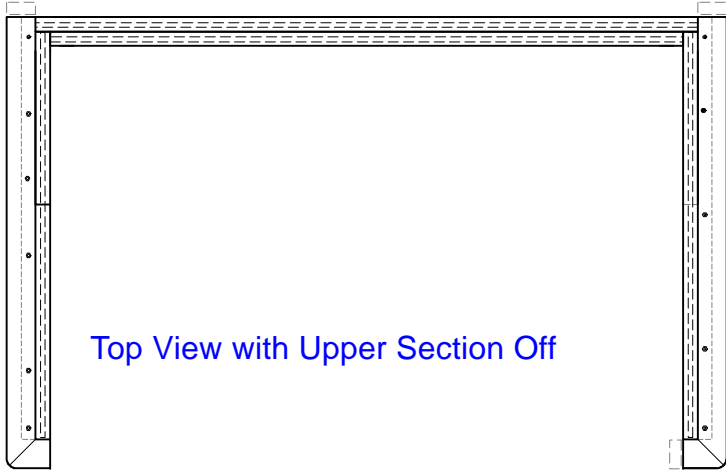

Armoire
Student Desk

Armoire
Student Desk
Open View
Sketch #2

Armoire Student Desk Cabinet Doors Sketch #4

Square Edges

Armoire Student Desk Back & Side Sketch #6

Drawer Guide

30 .500"

Side View

Armoire Student Desk Top Views Sketch #3

All pieces are .75 by 1.5 hardwood
Angles are 45 degrees

Armoire Student Desk Pieces Sketch #5

Armoire Student Desk Shelves Sketch #7

Armoire Student Desk Miscellaneous Sketch # 8