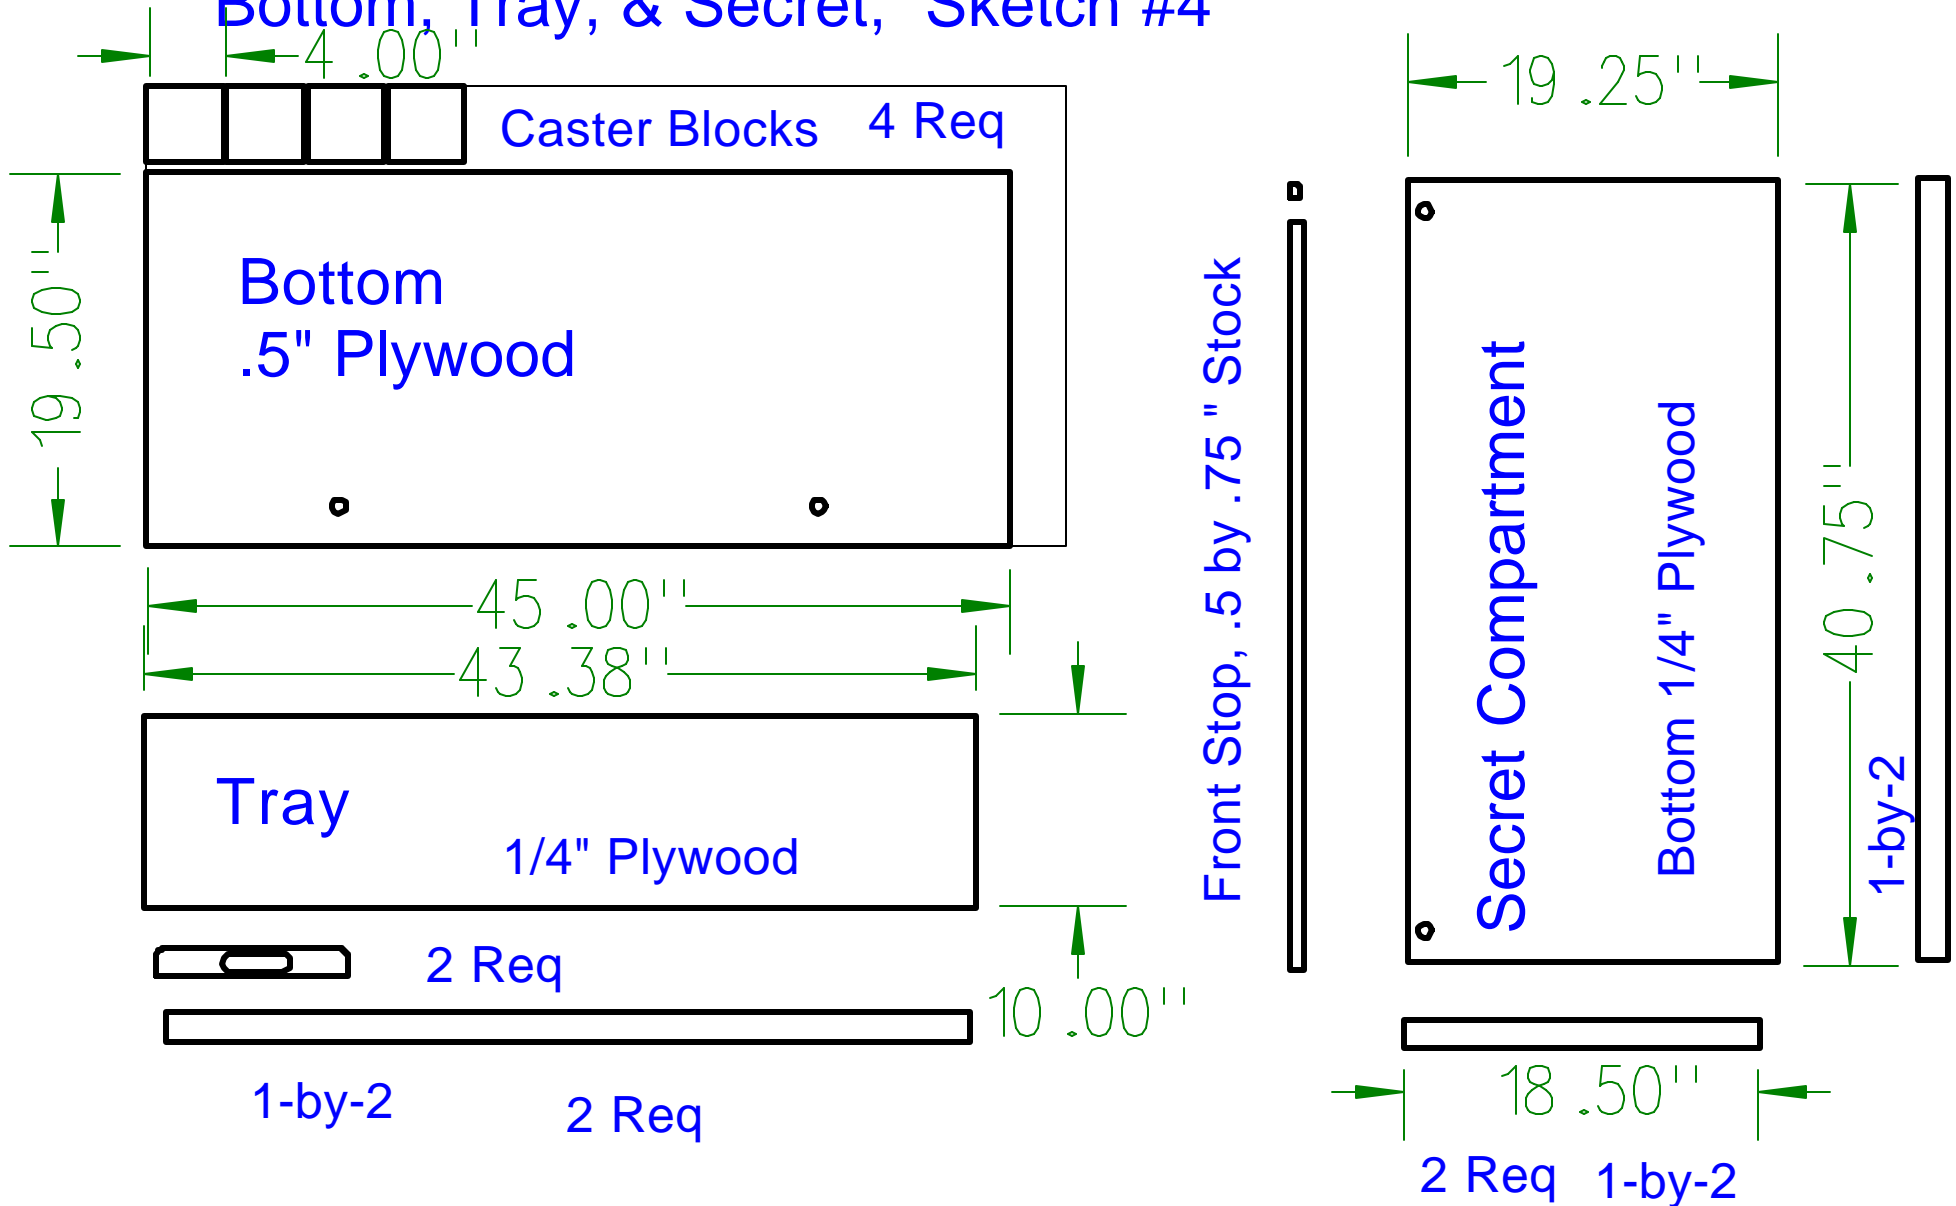

Child's Bench Toy Box

Bottom, Tray, & Secret, Sketch #4