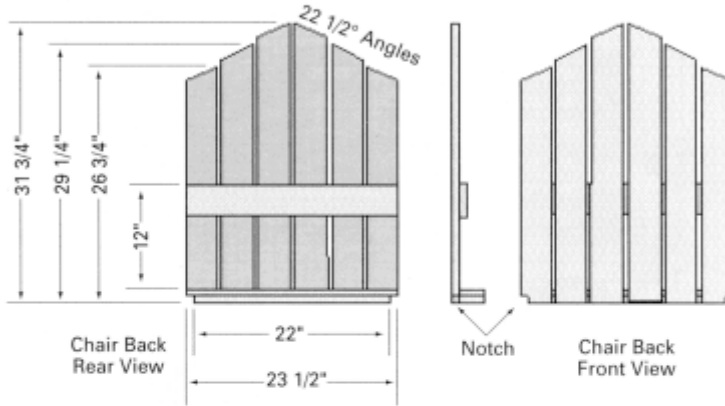

# CHATAHOOCHEE CHAIR

### Lumber

- ▲ (7) 1" x 4" - 8' [4' waste]
- or
- ▲ (5) 1" x 4" - 8' and
- ▲ (1) 1" x 4" - 12' [4' waste]

Hardware as required