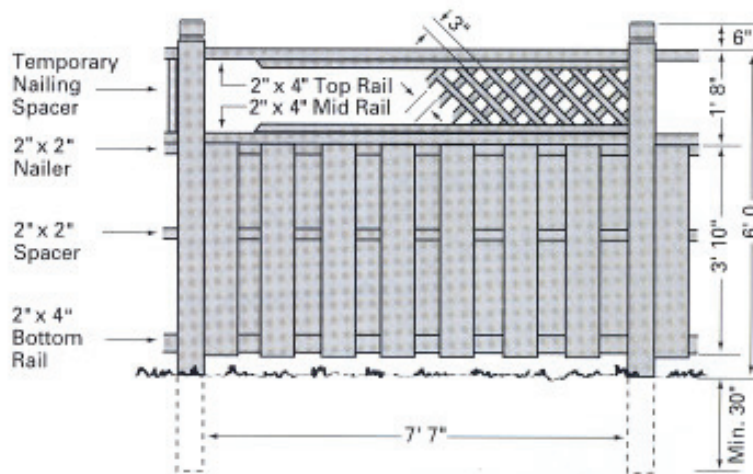

## Privacy Fence with Lattice

### MATERIALS

For approx. 8' section only.  
First section includes 2 posts – each additional section requires one post.

- ▲ (2) pcs. 6" x 6" - 10'
- ▲ (3) pcs. 2" x 4" - 8'
- ▲ (2) pcs. 2" x 2" - 8'
- ▲ (5) pcs. 1" x 2" - 8'
- ▲ (1) pc. 2" x 4" Lattice cut to 17" x 91"
- ▲ (14) pcs. 1" x 8" - 4'

### Gate (if required)

- ▲ (1) pc. 2" x 4" - 8'
- ▲ (1) pc. 2" x 4" - 12'
- ▲ (4) pcs. 1" x 8" - 4'
- ▲ Lattice if desired