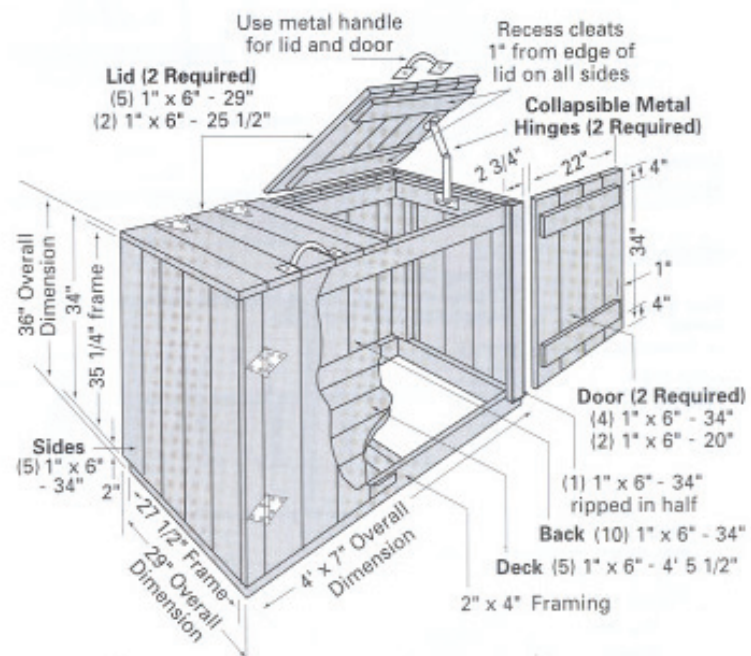

## Storage and Trash Can Bin

### Lumber

- ▲ Frame: (2) 2" x 4" - 14'
- ▲ Front, Back, Sides, Deck, Lids and Doors:
  - (20) 1" x 6" - 6'
  - (2) 1" x 6" - 8'
  - (3) 1" x 6" - 10'

### Hardware

- ▲ Frame to Frame:
  - 2" Nails as required
- ▲ All other 1" material:
  - 1 1/2" Nails as required
- ▲ Lids: 2 pr. 5" Strap Hinges
  - (2) 5" Handles
- ▲ Doors: 2 pr. 2" Strap Hinges
  - (2) 5" Handles
- ▲ (1) Small Gate Latch