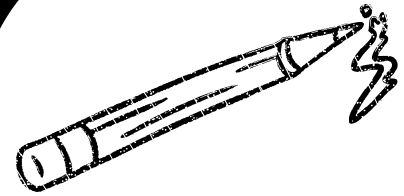

Bobby

skinny -

tiny -

curly -

tall -

Bobby is a tall, skinny monster. He has four long legs and two short arms. He has a small head with one big ear and three green eyes. He has a long nose and a tiny mouth. He also has a short, curly purple tail.

Giggles

round -
fluffy -
huge -
spots -

Giggles is a round, fluffy monster. She has two small legs and no arms. She has a big head with two big, blue eyes and a huge, smiling mouth with no teeth! She has six small spots all over her body.

Spike

square -
stripy -
sharp -
spikes -

Spike is a square monster. He has four short legs and two long, stripy arms. He has a small head with two small eyes and a long, thin mouth. He has lots of sharp spikes on his back.