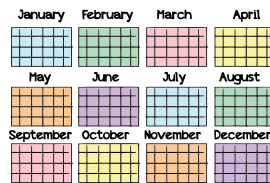

March

In March, it rains a lot. Silly Willy loves to have picnics with his friends!

April and May

In April and May it is spring. Lots of flowers grow near Silly Willy's house then. He picks all of the flowers and makes flower soup. Yuk!

June, July and August

In June, July and August it is hot and sunny. Silly Willy loves to have barbecues. He invites all of his friends over for barbecued ice cream!

September and October

In September and October all of the leaves fall from the trees. Silly Willy always tries to stick them back on!

November

It is often stormy in November. Silly Willy likes to fly his kite in stormy weather!

December

Christmas is in December! Silly Willy loves Christmas. Every Christmas, Silly Willy tries to help Rudolf pull Santa's sleigh.

But he always gets stuck in a tree!
Silly, Silly Willy!

Classroom Readers

Silly Willy's Months

Level:	Starter	1	2	3
Headwords:	1-50	51-100	101-200	201+

www.eslkidstuff.com

Resources for Kids ESL Teachers

Visit www.eslkidstuff.com for more classroom readers as well as Lesson Plans, Worksheets, Flashcards, Craft Sheets, Downloadable Songs, and more ...