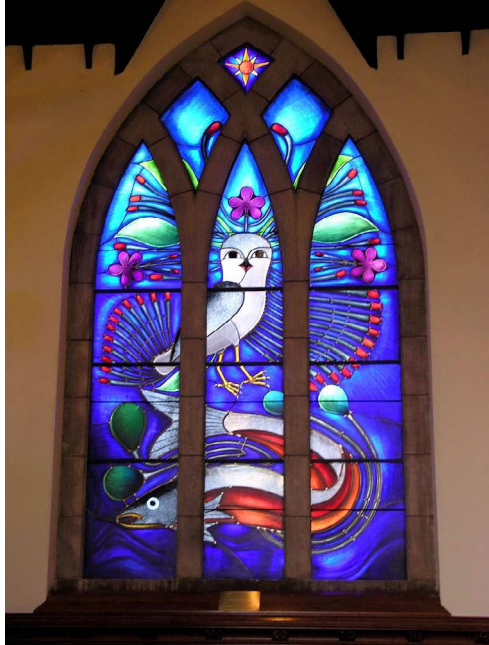

© Ansgar Walk