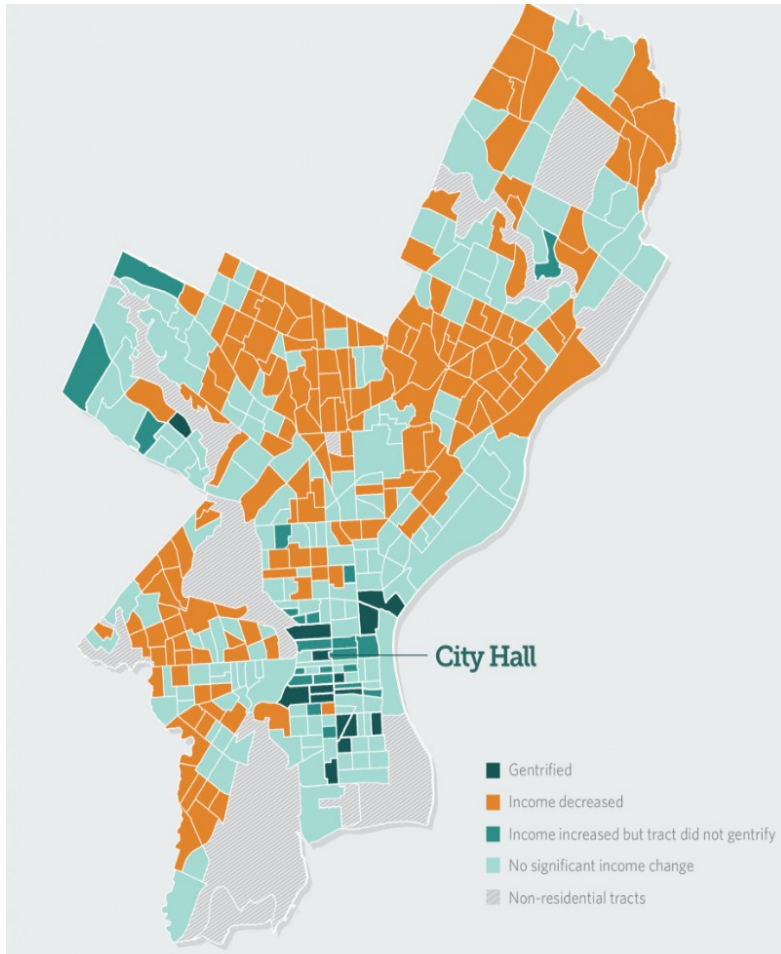

3 maps that explain gentrification in Philadelphia

“Gentrification” is a word that gets tossed around a lot, especially in Philadelphia, a city where some neighborhoods are experiencing rapid demographic shifts - Evan Bowen-Gaddy, *Why*, March 14, 2018

1- Income change in Philadelphia between 200 and 2014, *Pew Charitable Trusts map*, 2016

2 - Changes in Low-Cost Rental Units in Gentrifying Philadelphia Census Tracts, 2000-2014, *Philadelphia Reserve Bank*, 2018

3- Progress Index, based on crime rate, household income, population, poverty and home prices, Tom Ferric, *Map tiles by Stamen Design, OpenStreetMap*, 2018