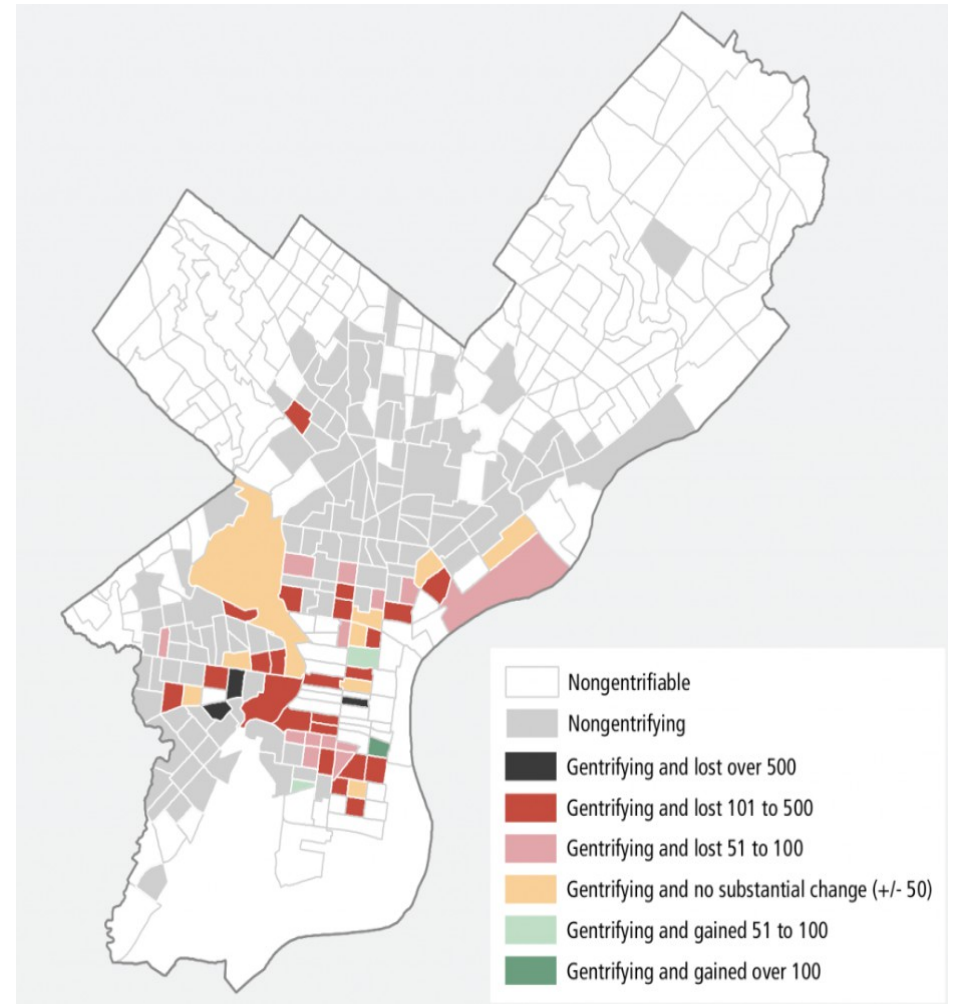

3 maps that explain gentrification in Philadelphia

“Gentrification” is a word that gets tossed around a lot, especially in Philadelphia, a city where some neighborhoods are experiencing rapid demographic shifts - Evan Bowen-Gaddy, *Why*, March 14, 2018

1- Income change in Philadelphia between 200 and 2014, *Pew Charitable Trusts map*, 2016

2 - Changes in Low-Cost Rental Units in Gentrifying Philadelphia Census Tracts, 2000-2014, *Philadelphia Reserve Bank*, 2018

3- Progress Index, based on crime rate, household income, population, poverty and home prices, Tom Ferric, *Map tiles by Stamen Design, OpenStreetMap*, 2018