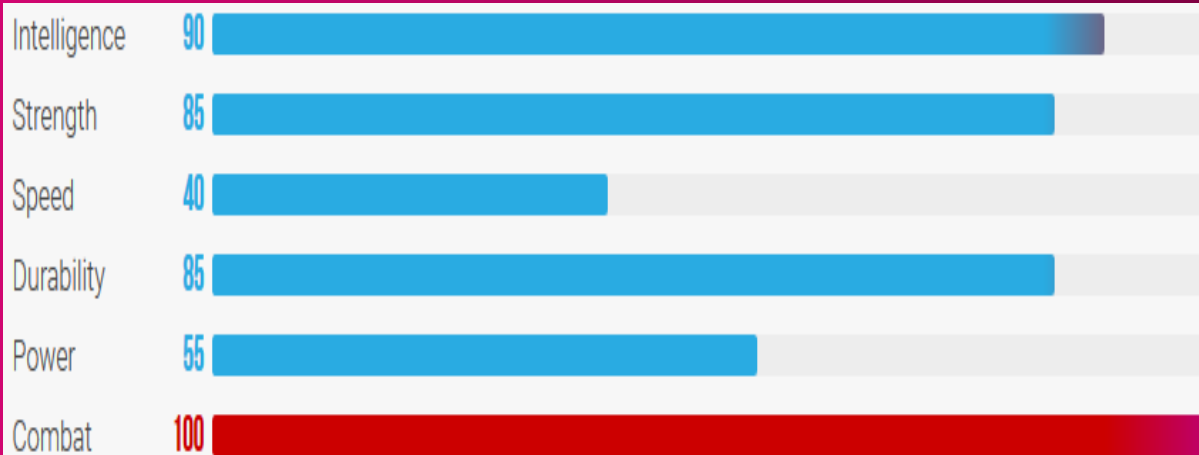

Power Stats