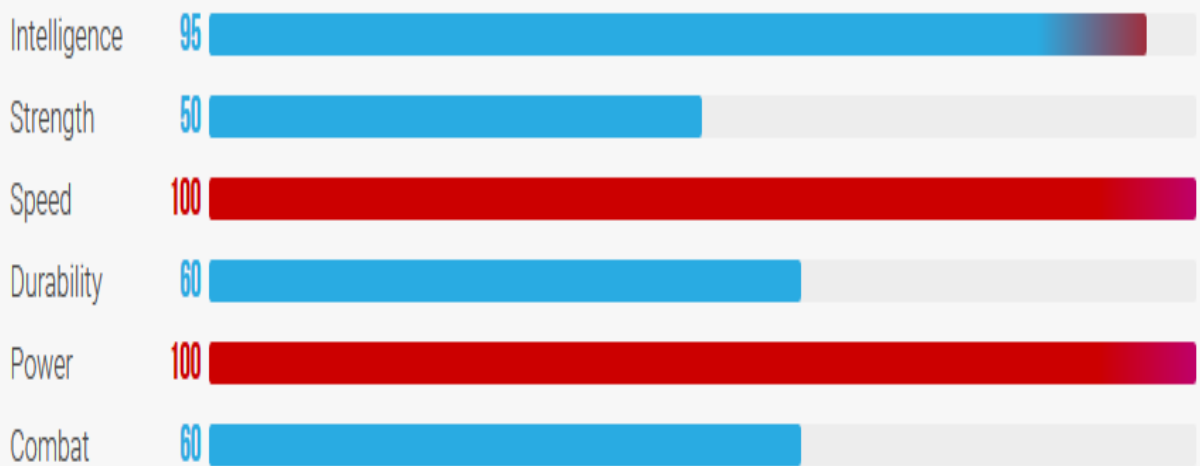

MARVEL

DEADPOOL

Power Stats

MARVEL

FLASH

Power Stats

MARVEL

GAMORA

Power Stats

MARVEL

GREEN LANTERN

Power Stats

MARVEL

HARLEY QUINN

Power Stats

MARVEL