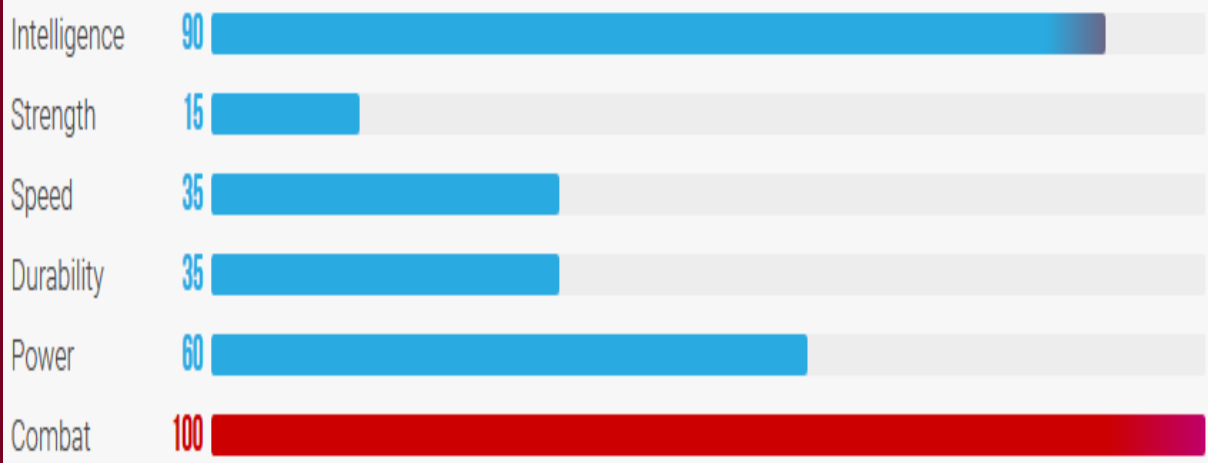

Power Stats

MARVEL

BLACK WIDOW

Power Stats

MARVEL

CAPTAIN AMERICA

Power Stats

MARVEL

CAPTAIN MARVEL

Power Stats

MARVEL

COLOSSUS

Power Stats

MARVEL

DAREDEVIL

Power Stats