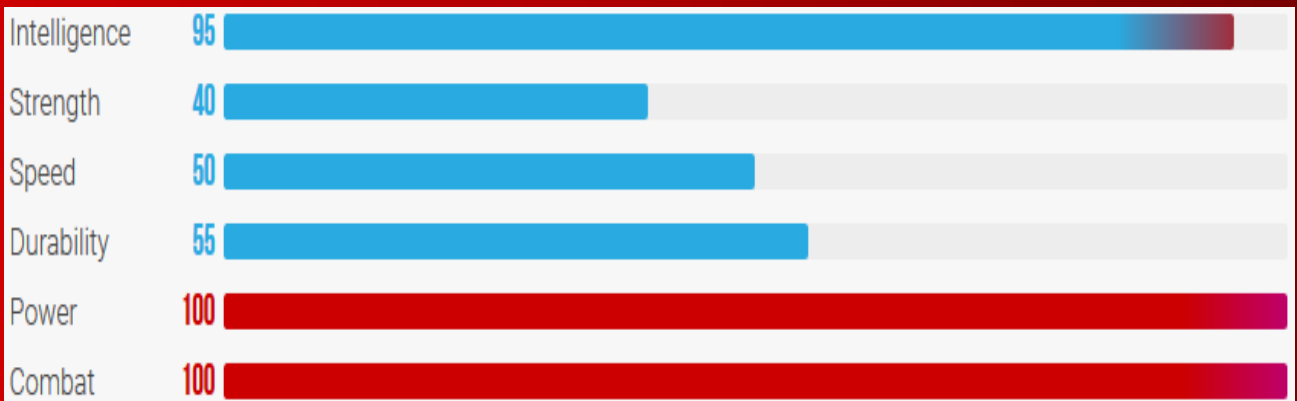

MARVEL

AQUAMAN

Power Stats

MARVEL

BATMAN

Power Stats

MARVEL

BLACK PANTHER

Power Stats

MARVEL

BLACK WIDOW

Power Stats

MARVEL

CAPTAIN AMERICA

Power Stats

MARVEL