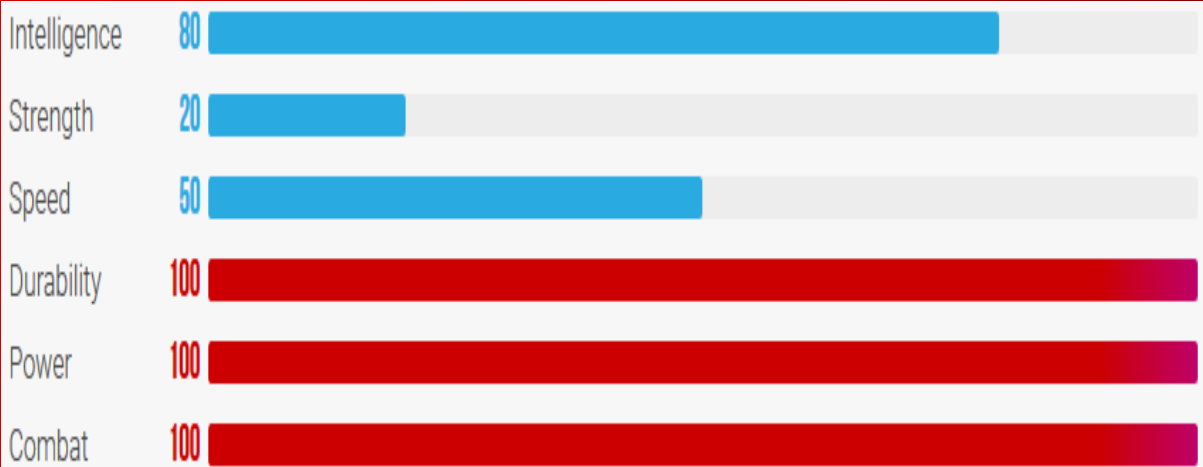

Power Stats