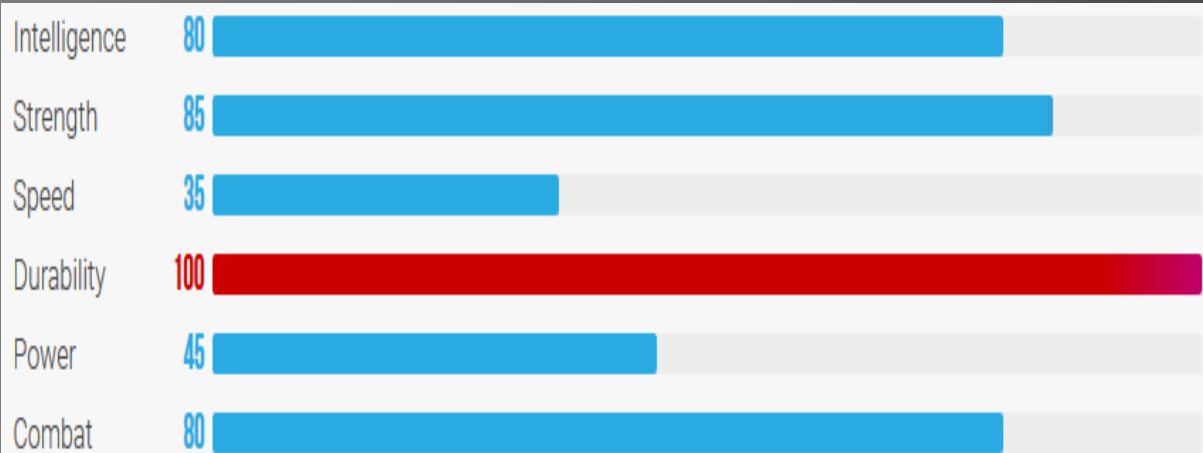

Power Stats

MARVEL

BLACK WIDOW

Power Stats

MARVEL

CAPTAIN AMERICA

Power Stats

MARVEL

CAPTAIN MARVEL

Power Stats

MARVEL

COLOSSUS

Power Stats

MARVEL

DAREDEVIL

Power Stats