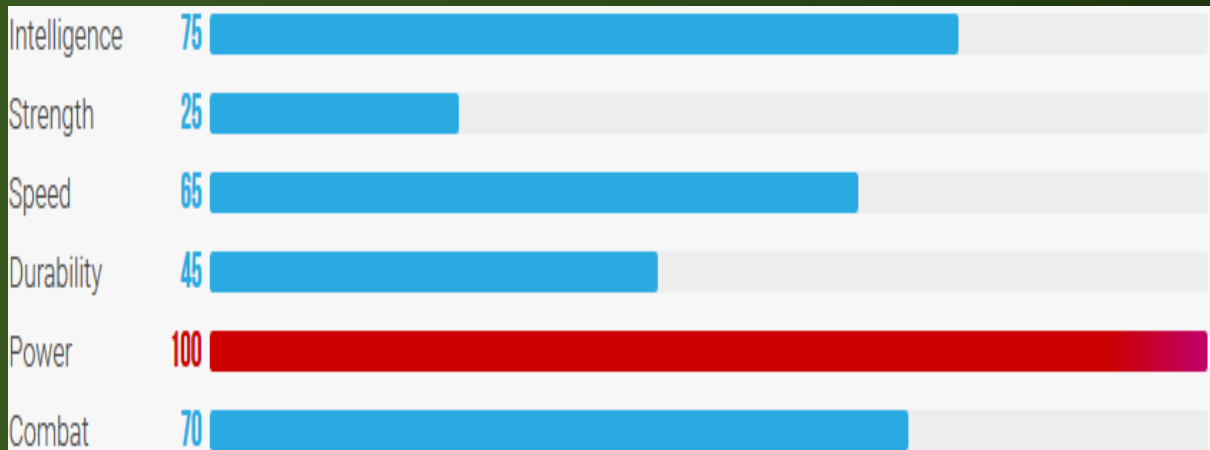

Power Stats

MARVEL

JEAN GREY

Power Stats

MARVEL

SCARLET WITCH

Power Stats

MARVEL

SPIDERMAN

Power Stats

MARVEL

STORM

Power Stats

MARVEL

Superman

Power Stats