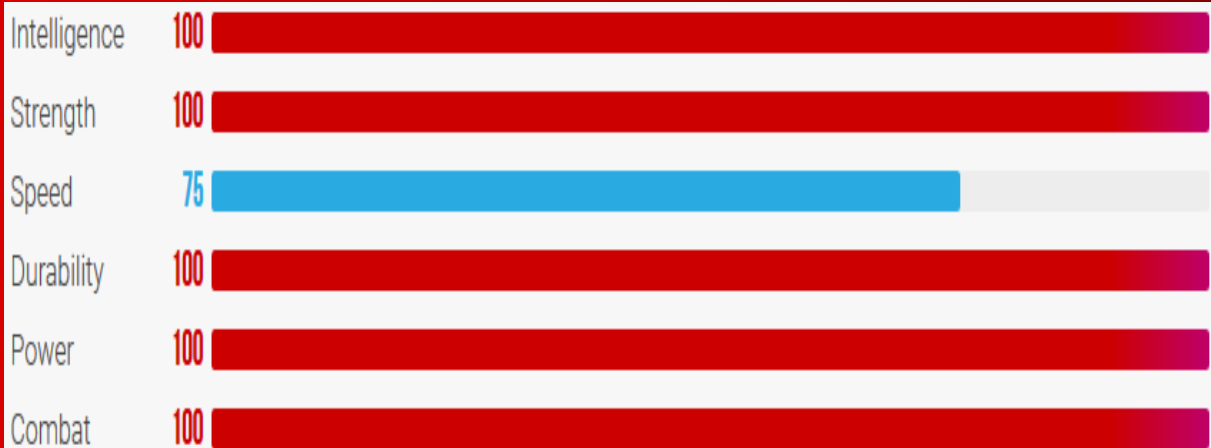

Power Stats