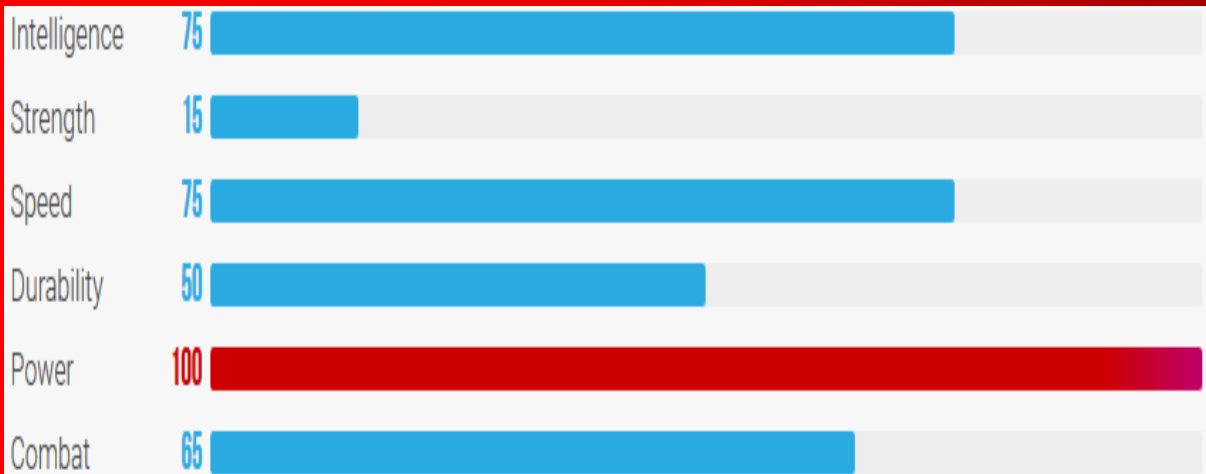

MARVEL

HUMAN TORCH

Power Stats

MARVEL

INVISIBLE WOMAN

Power Stats

MARVEL

IRON MAN

Power Stats

MARVEL

JEAN GREY

Power Stats

MARVEL

SCARLET WITCH

Power Stats

MARVEL