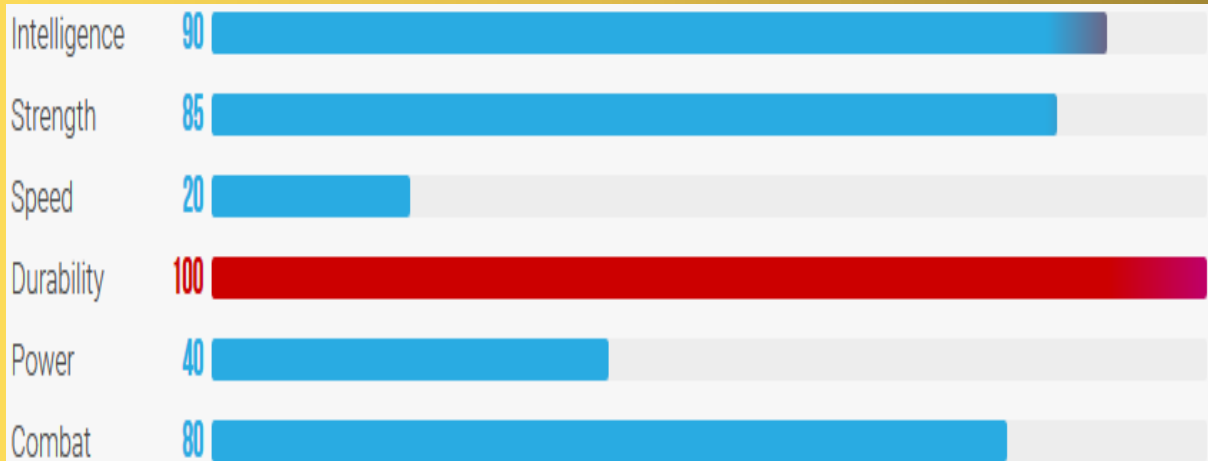

Power Stats

MARVEL

JEAN GREY

Power Stats

MARVEL

SCARLET WITCH

Power Stats

MARVEL

MARVEL

THANOS

Power Stats

MARVEL

THING

Power Stats

MARVEL

THOR