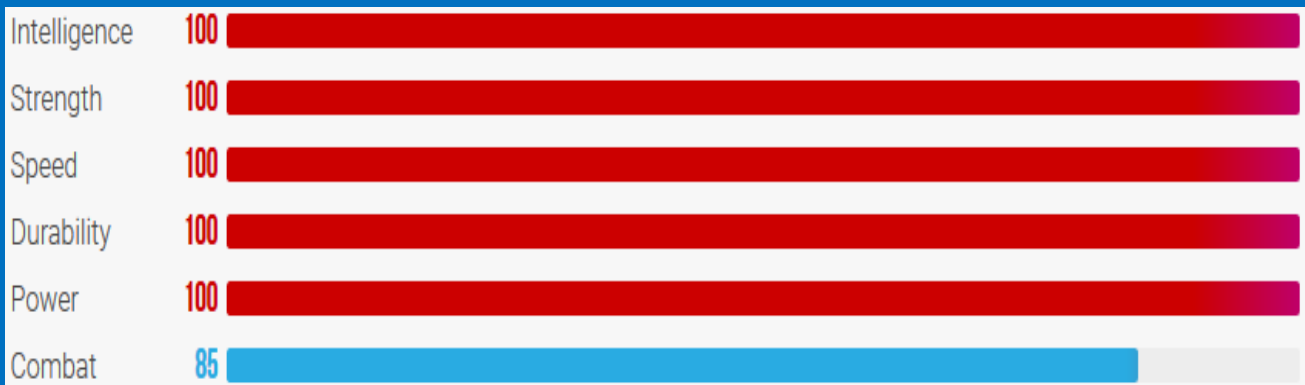

Power Stats

MARVEL

JEAN GREY

Power Stats

MARVEL

SCARLET WITCH

Power Stats

MARVEL

SPIDERMAN

Power Stats

MARVEL

STORM

Power Stats

MARVEL

Superman

Power Stats