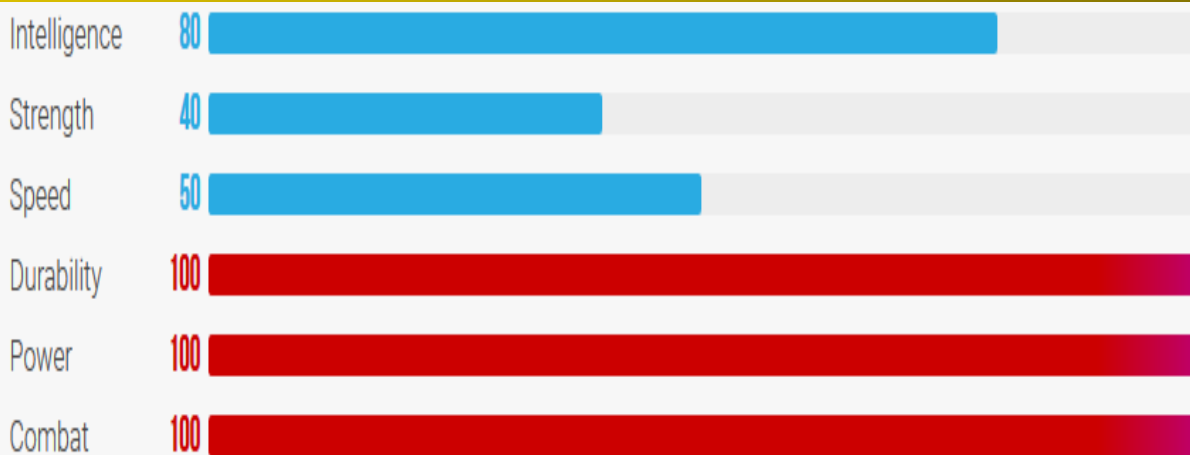

Power Stats

MARVEL

JEAN GREY

Power Stats

MARVEL

SCARLET WITCH

Power Stats

MARVEL

Power Stats

MARVEL

WOLVERINE

Power Stats

MARVEL

WONDER WOMAN

Power Stats