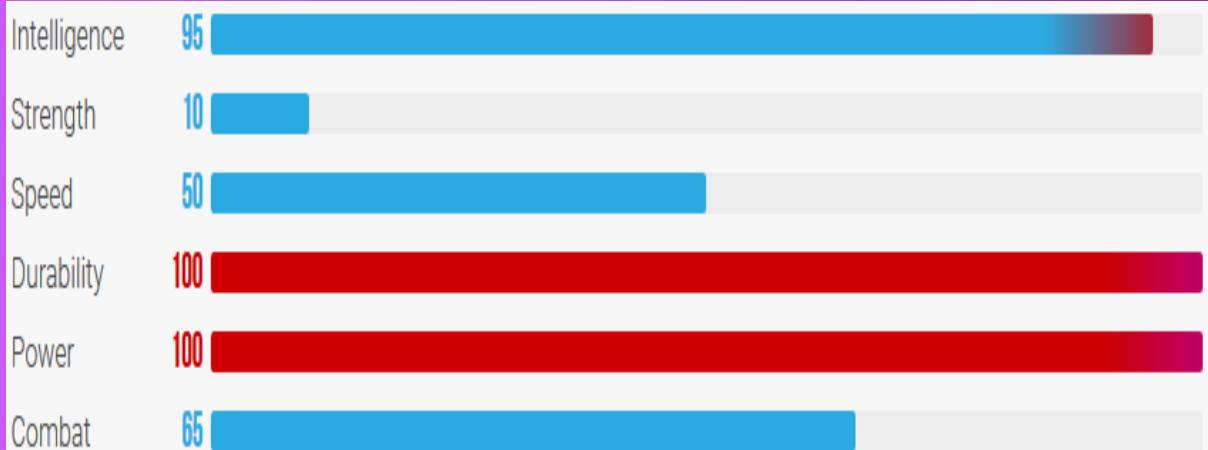

Power Stats

MARVEL

JEAN GREY

Power Stats

MARVEL

SCARLET WITCH

Power Stats

MARVEL