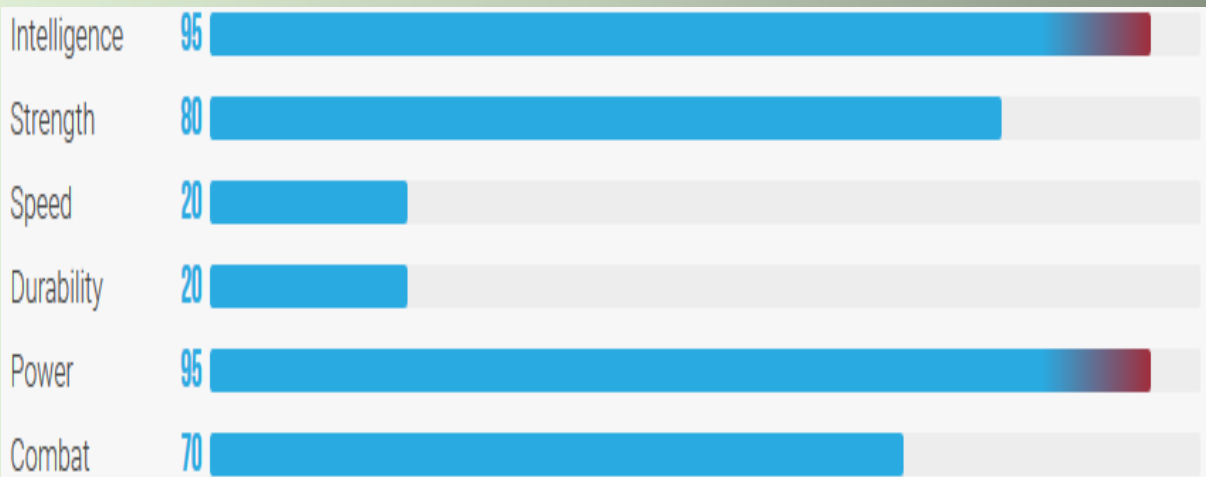

Power Stats

MARVEL

JEAN GREY

Power Stats

MARVEL

SCARLET WITCH

Power Stats

MARVEL