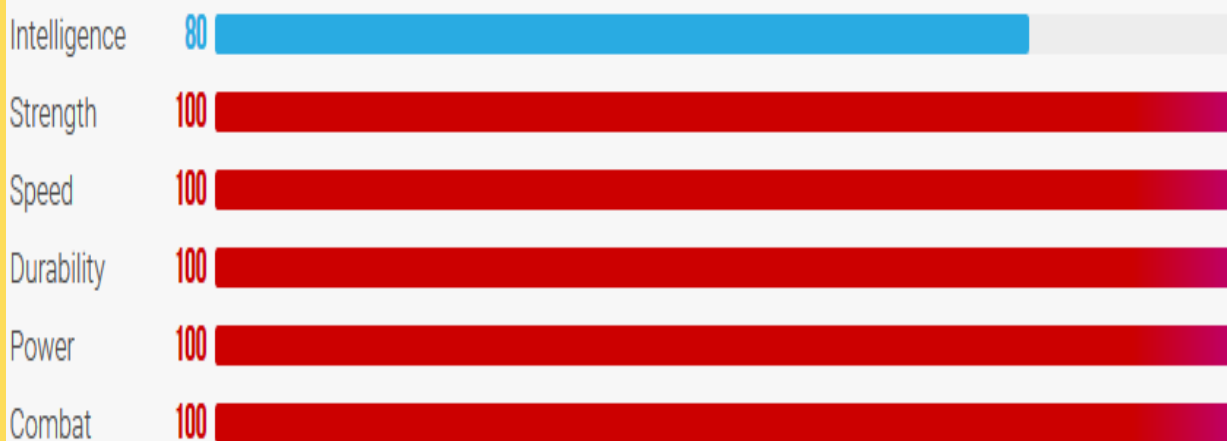

Power Stats