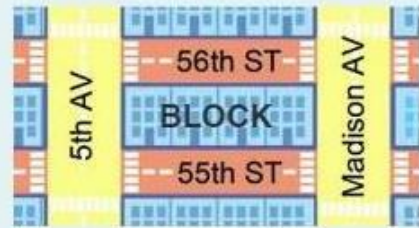

## NYC Quick Facts

- ① New York City is located in the **north** of the USA, on the **east** coast. It is situated in the state of New York.
- ② There are 8.5 million **inhabitants** in NYC.

- ③ New York City is divided into five **boroughs**:
  - Manhattan
  - Brooklyn
  - the Bronx
  - Queens
  - Staten Island.

- ④ 200 languages
- ⑤ 237 skyscrapers
- ⑥ 5,000 street food vendors
- ⑦ 468 subway stations
- ⑧ 13,000 cabs
- ⑨ currency = dollar

- ⑩ Manhattan forms a grid of 228 **streets** and 12 **avenues**. 2 avenues and 2 streets form a rectangle called a **block**.