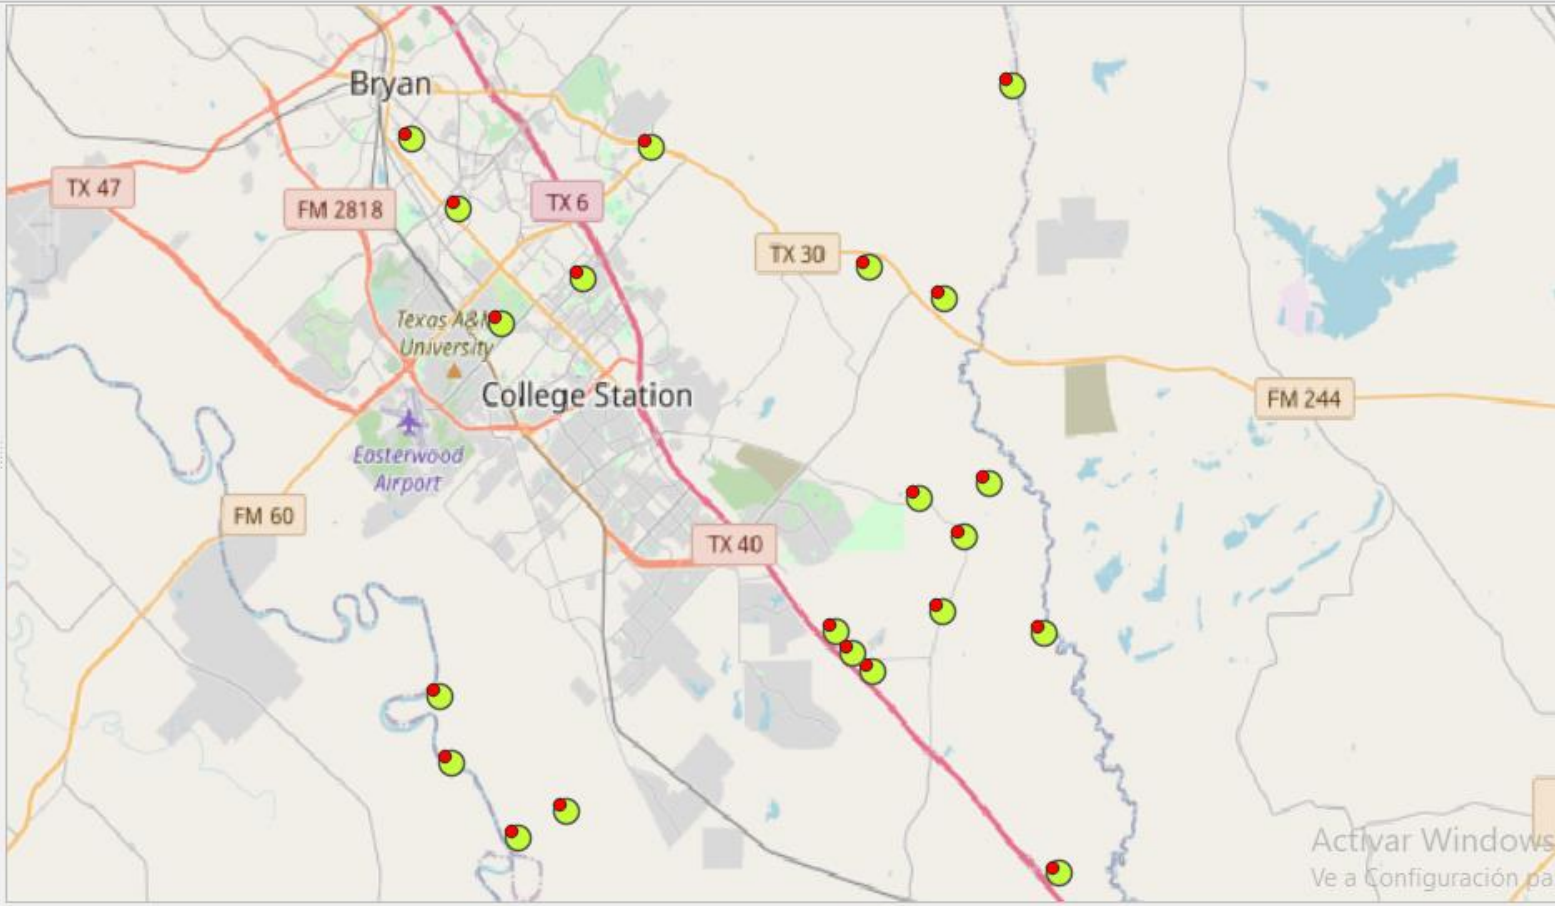

Navegador

- PostGIS
- MSSQL
- Oracle
- DB2
- WMS/WMTS
- XYZ Tiles
- WCS
- WFS
- OWS
- ArcGisMapServer
- ArcGisFeatureServer
- GeoNode

Capas

- Brazos County A cont...
- OSM Standard
 - Brazos_shp
 - Rivers_and_Stream?
 - rios_shp
 - city_shp
 - brasos_shp
 - ned_1arcsec_g
 - n31w097_1_meta
 - City_Limits

Search QMS

- Search string...
- Filter by extent All
- Last used:
- Google.cn Satellites
TMS [details](#), [report a problem](#)
 - ESRI Gray (light)
TMS [details](#), [report a problem](#)
 - ESRI Gray (dark)
TMS [details](#), [report a problem](#)
 - ESRI National Geographic
TMS [details](#), [report a problem](#)
 - ESRI Boundaries&Places
TMS [details](#), [report a problem](#)