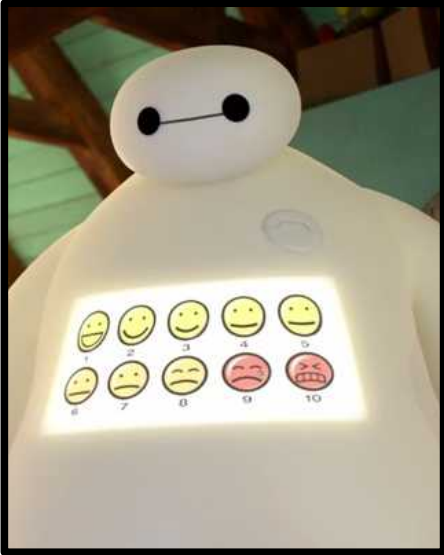

A PERSONAL HEALTHCARE COMPANION

NAME: Baymax

APPEARANCE: tall / big / fat / 2 round black eyes  
2 long arms / 2 short legs / an inflatable robot /  
white / look like a snowman / vinyl material /

OCCUPATION: a nurse = a healthcare companion

PERSONALITY: caring - adorable - selfless - calm

SKILLS: speak / measure pain / diagnose  
disease / prescribe correct treatment / scan people  
detect vital stats /

A PERSONAL HEALTHCARE COMPANION

NAME: \_\_\_\_\_