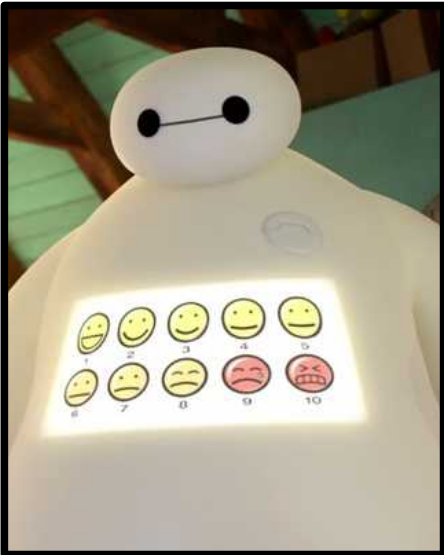

A PERSONAL HEALTHCARE COMPANION

NAME: Baymax

APPEARANCE: tall / big / fat / 2 round black eyes  
2 long arms / 2 short legs / an inflatable robot /  
white / look like a snowman / vinyl material /

OCCUPATION: a nurse = a healthcare companion

PERSONALITY: caring - adorable - selfless - calm

SKILLS: speak / measure pain / diagnose  
disease / prescribe correct treatment / scan people  
detect vital stats /

A PERSONAL HEALTHCARE COMPANION

NAME: \_\_\_\_\_