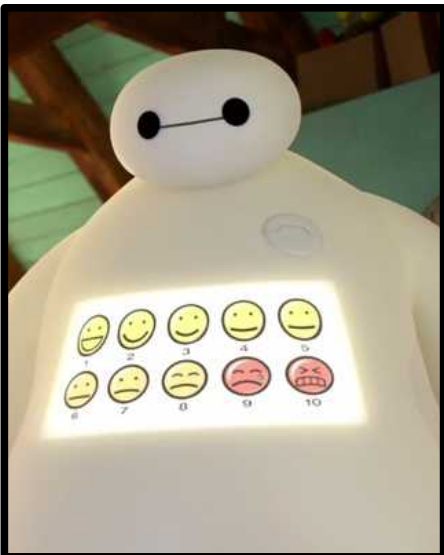

A PERSONAL HEALTHCARE COMPANION

NAME: _____

APPEARANCE: _____
_____
_____

OCCUPATION: _____
_____

PERSONALITY: _____

SKILLS: _____
_____