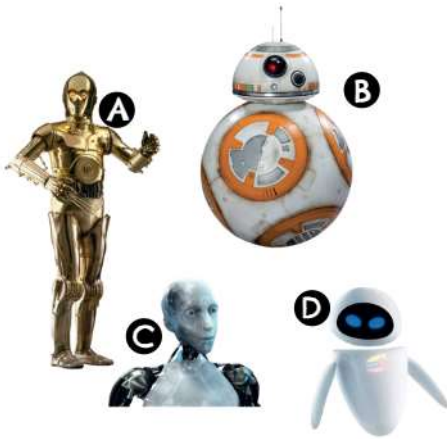

DISCOVER AWESOME ROBOTS

Do you know some robots ?

Listen to the audio and identify each robot.

A =
B =
C =
D =

Listen to it again and complete the information.

ROBOT 1: _____

Characteristics:
.....

Film:

DISCOVER AWESOME ROBOTS

Do you know some robots ?

Listen to the audio and write the correct letter in front of each name.

Sonny C3PO Eve BB8

Listen to it again and complete the information.

ROBOT 1: _____

Characteristics: small tall stupid intelligent stronger faster

ROBOT 3: _____

Characteristics: a droid a female robot made of white plastic made of wood

very tall very small big blue eyes small blue eyes small green eyes

can run fast can fly quite shy quite aggressive but at the end she is nicer

Film: I, robot Star Wars Wall-E

ROBOT 4: _____

Characteristics: a droid a female robot very tall very small made of metal

made of plastic white, golden and purple white, silver and orange

has no head has no arms and no legs as small as Eve more sophisticated than the other robots