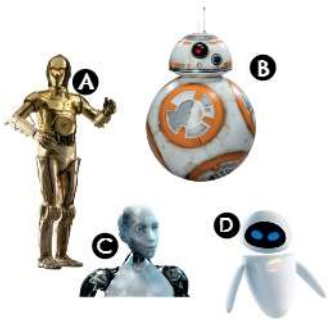

DISCOVER AWESOME ROBOTS

Do you know some robots ?

Listen to the audio and identify each robot.

A =
B =
C =
D =

Listen to it again and complete the information.

ROBOT 1: _____

Characteristics:
.....

Film:

DISCOVER AWESOME ROBOTS

Do you know some robots ?

Listen to the audio and write the correct letter in front of each name.

Sonny C3PO Eve BB8

Listen to it again and complete the information.

ROBOT 1: _____

Characteristics: small tall stupid intelligent stronger faster

aggressive nice green eyes blue eyes brown eyes

made of white metal and wires made of white plastic and wires

Film: I, robot Star Wars Wall-E

ROBOT 2: _____

Characteristics: a droid a female robot useless helpful impolite

ROBOT 3: _____

Characteristics: a droid a female robot made of white plastic made of wood

very tall very small big blue eyes small blue eyes small green eyes

can run fast can fly quite shy quite aggressive but at the end she is nicer