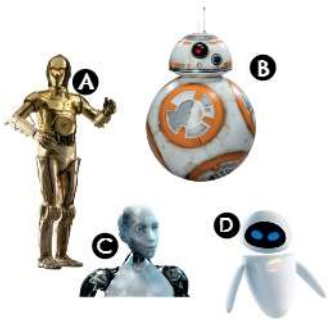

# DISCOVER AWESOME ROBOTS

Do you know some robots ?

Listen to the audio and identify each robot.

A = C3PO  
B = BB8  
C = Sonny  
D = Eve

Listen to it again and complete the information.

ROBOT 1: Sonny

Characteristics: tall, intelligent, stronger, faster, nice, blue eyes, made of white plastic and wires

Film: i-robot

ROBOT 2: C3PO

Characteristics: a droid, helpful, polite, can speak many languages, fearful, taller than the others, looks like a human, golden

Film: Star wars

ROBOT 3: Eve

Characteristics: a female robot, made of white plastic, very small, can fly, big blue eyes, quite aggressive but at the end nicer

Film: wall-e

ROBOT 4: BB8

Characteristics: a droid, very small, made of metal, silver, orange, white, has no arms or no legs, as small as Eve, less sophisticated than the others, as cute and clever as them

# DISCOVER AWESOME ROBOTS

Do you know some robots ?

Listen to the audio and write the correct letter in front of each name.

C Sonny     A C3PO     D Eve     B BB8

Listen to it again and complete the information.