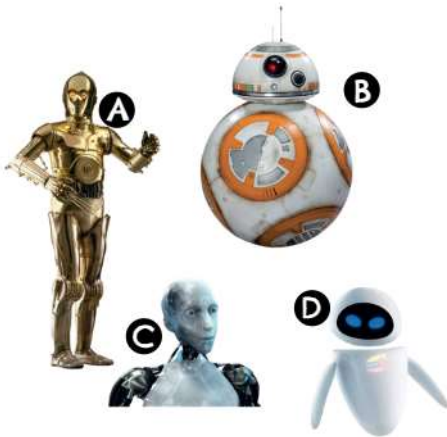

# DISCOVER AWESOME ROBOTS

Do you know some robots ?

Listen to the audio and identify each robot.

A = C3PO  
B = BB8  
C = Sonny  
D = Eve

Listen to it again and complete the information.

ROBOT 1: Sonny

Characteristics: tall, intelligent, stronger, faster, nice, blue eyes, made of white plastic and wires

Film: i-robot

ROBOT 2: C3PO

Characteristics: a droid, helpful, polite, can speak many languages, fearful, taller than the others, looks like a human, golden

Film: Star wars

ROBOT 3: Eve

Characteristics: a female robot, made of white plastic, very small, can fly, big blue eyes, quite aggressive but at the end nicer

Film: wall-e

ROBOT 4: BB8

Characteristics: a droid, very small, made of metal, silver, orange, white, has no arms or no legs, as small as Eve, less sophisticated than the others, as cute and clever as them

# DISCOVER AWESOME ROBOTS

Do you know some robots ?

Listen to the audio and write the correct letter in front of each name.

C Sonny     A C3PO     D Eve     B BB8

Listen to it again and complete the information.