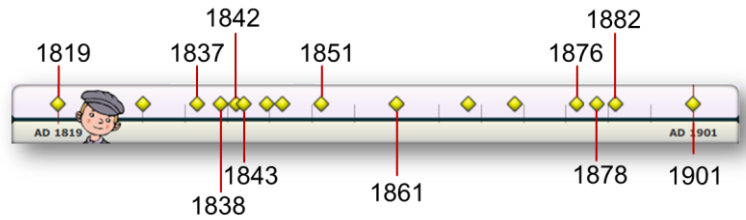

## 1 Read the text:

**The Victorian Era** was the period of Queen's Victoria's reign, from 1837 until her death in 1901. We only have paintings of her coronation at the age of 18 because the first photographs would only be taken a year later.

And even though the first railway line was opened prior to her coronation, she took the train for the first time five years after this major event. She sent the first Christmas card ever a year after that. Her husband Prince Albert and she organised the first Great Exhibition in 1851. Unfortunately, he died 10 years later from typhoid fever... She mourned him by wearing black for the remaining 40 years of her life. Queen Victoria became Empress of India in May 1876. The Fabulous ballroom in Buckingham Palace was the first room to have electricity installed in it, only four years after it was first introduced. She died in 1901 at the age of 81.