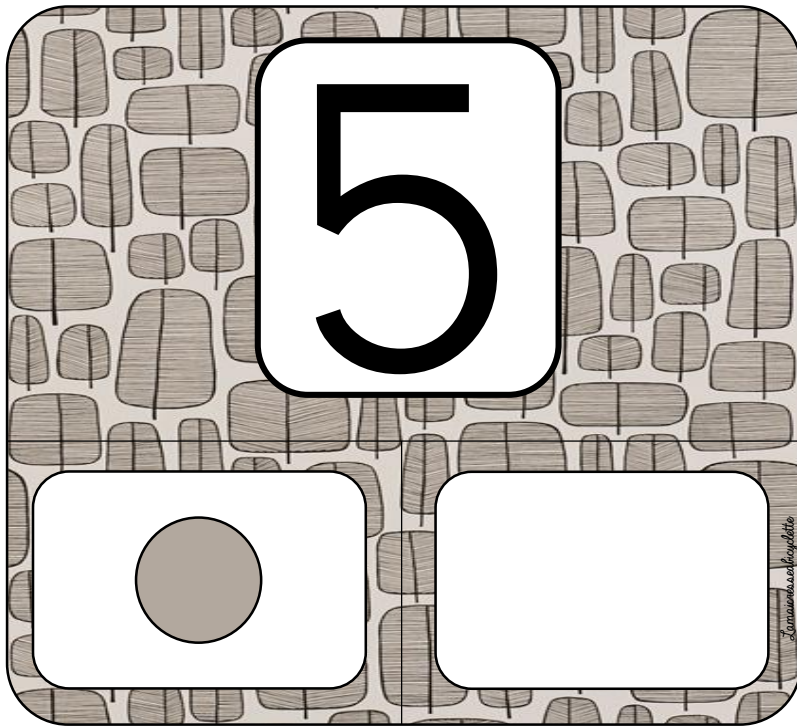

A card with a blue background featuring a pattern of white leaves. At the top center, the number '4' is displayed in a large, bold, black font within a white rounded square. Below this, there are two empty white rounded rectangular boxes. A small vertical watermark on the right side reads '© 2014 by Linda Ward Beech

A card with a blue background featuring a pattern of white leaves. At the top center, the number '4' is displayed in a large, bold, black font within a white rounded square. Below this, there is a white rounded rectangular box containing a solid blue circle, followed by another empty white rounded rectangular box. A small vertical watermark on the right side reads '© 2014 by Linda Ward Beech

A card with a blue background featuring a pattern of white leaves. At the top center, a white rounded square contains a large black number 4. Below this, on the left, is a white rounded rectangle containing two blue circles. To the right of this is another white rounded rectangle, which is empty. A small vertical watermark is visible on the right side of the card.

A card with a blue background featuring a pattern of white leaves. At the top center, a white rounded square contains a large black number 4. Below this, on the left, is a white rounded rectangle containing three blue circles. To the right of this is another white rounded rectangle, which is empty. A small vertical watermark is visible on the right side of the card.