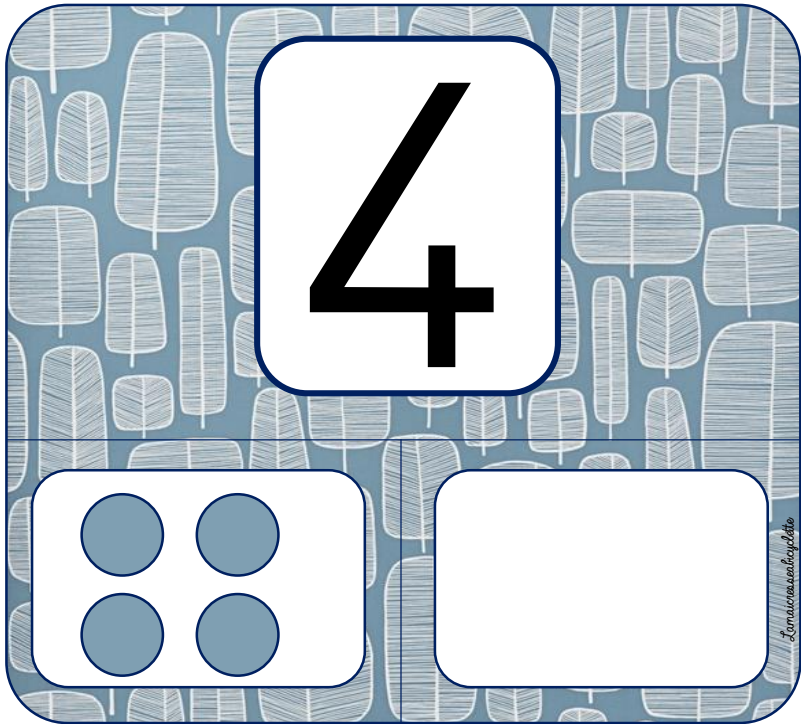

A card with a blue background featuring a pattern of white leaves. At the top center, the number '4' is displayed in a large, bold, black font within a white rounded square. Below this, there are two empty white rounded rectangular boxes. A small vertical watermark on the right side reads '© 2014 by Linda Ward Beech

A card with a blue background featuring a pattern of white leaves. At the top center, the number '4' is displayed in a large, bold, black font within a white rounded square. Below this, there is a white rounded rectangular box containing a solid blue circle, followed by another empty white rounded rectangular box. A small vertical watermark on the right side reads '© 2014 by Linda Ward Beech

A card with a blue background featuring a pattern of white leaves. At the top center, a white rounded square contains a large black number 4. Below this, on the left, is a white rounded rectangle containing two blue circles. To the right of this is another white rounded rectangle, which is empty. A small vertical watermark is visible on the right side of the card.

A card with a blue background featuring a pattern of white leaves. At the top center, a white rounded square contains a large black number 4. Below this, on the left, is a white rounded rectangle containing three blue circles. To the right of this is another white rounded rectangle, which is empty. A small vertical watermark is visible on the right side of the card.